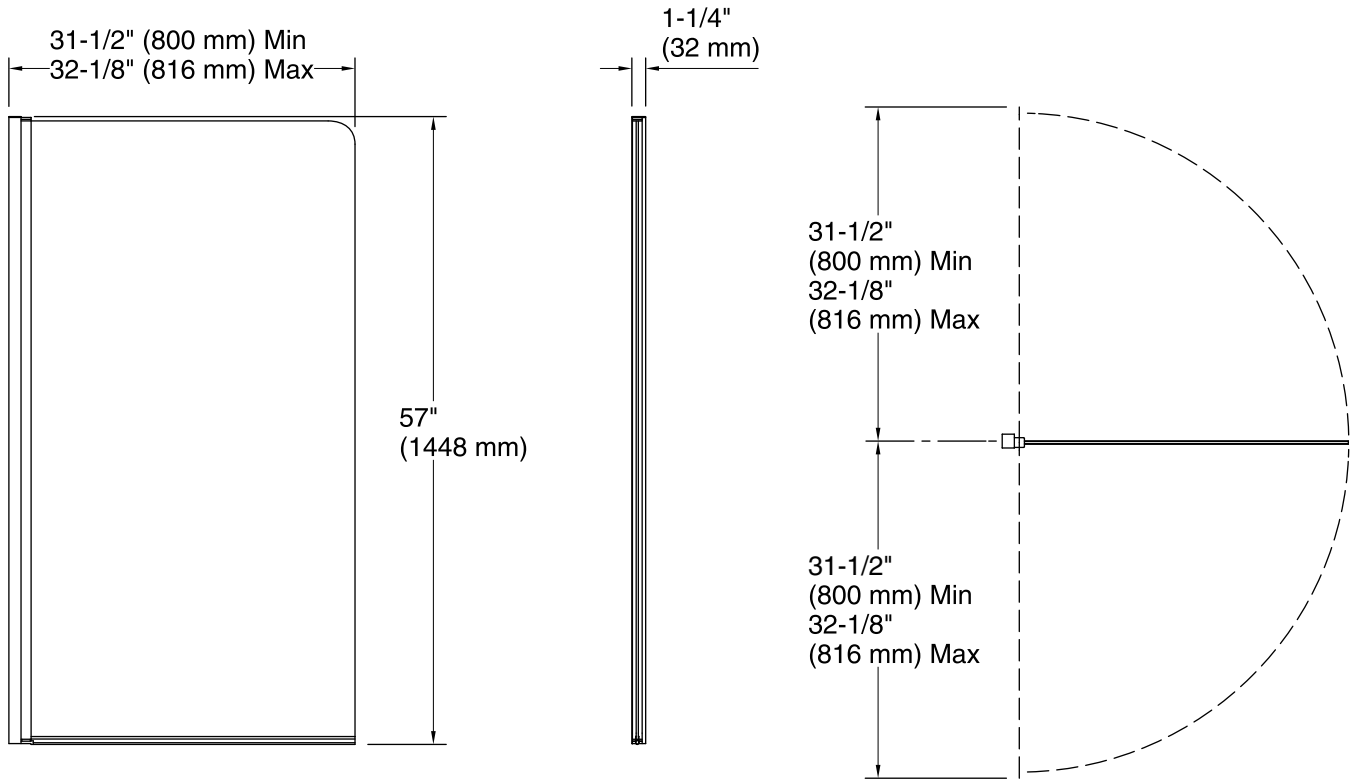

Features

- Frameless, 1/4-inch-thick (6mm) Crystal Clear tempered glass.
- Swings in or out for easy access and cleaning.
- CleanCoat® glass treatment repels water for improved ease of cleaning.
- Square minimalist-style wall jamb.
- No exposed screws for sleek, contemporary look.
- Out-of-Plumb adjustability for simple installation.

L	Crystal Clear
---	---------------

Technical Information

All product dimensions are nominal.

Installation type: For bath installation

Opening Width - Min: 31-1/2" (800 mm)

Glass thickness: 1/4" (6 mm)

Glass coating: CleanCoat®