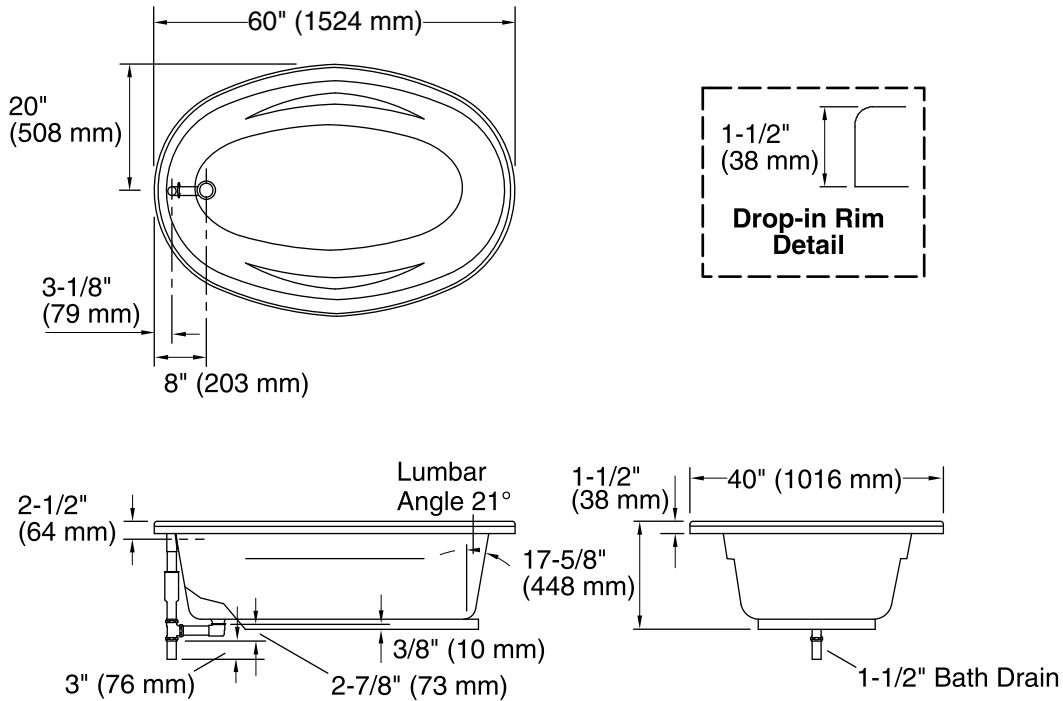

Features

- Oval-shaped basin creates a graceful and spacious bathing experience.
- Molded armrests offer extra comfort while bathing.
- Reversible drain.

Material

- Acrylic

Installation

- Drop-in

Additional Hydrotherapy Options

Color	Code	Description
	0	White
	96	Biscuit
	47	Almond

No change in measurements if connected with drain illustrated. (K-11677)

Technical Information

All product dimensions are nominal.

Installation:	Drop-in
Drain location:	End
Basin area, bottom:	46" x 19" (1168 mm x 483 mm)
Basin area, top:	55" x 29" (1397 mm x 737 mm)
Weight:	46 lbs (20.9 kg)
Minimum floor load:	31 lbs/ft ² (151.4 kg/m ²)
Water depth:	14" (356 mm)
Water capacity:	54 gal (204.4 L)
Template:	Drop-in, 114859-7, required, included

Notes

Measure your actual product for rough-in details.

Install this product according to the installation instructions.

The hot water supply should be 70% of the capacity of the bath or greater. Installations will vary.