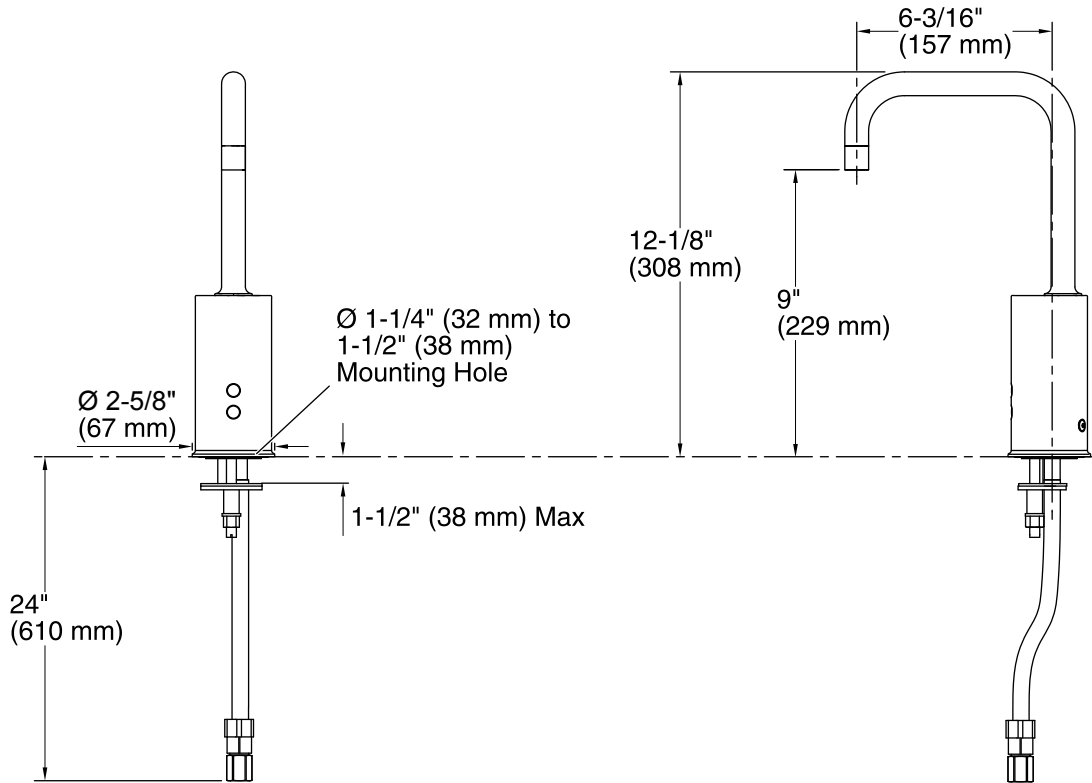

Features

- 0.5 gal/min (1.9 l/min) flow rate.
- Factory set 30 second max. continual run cycle.
- Vandal-resistant aerator.
- 24" (610 mm) flexible supply hoses for easy installation.
- 6-3/16" (157 mm) spout reach.
- Less temperature mixer.
- Less drain.

Color	Code	Description
-------	------	-------------

CP Polished Chrome

VS Vibrant® Stainless

Technical Information

All product dimensions are nominal.

Power source: Battery - DC, included

Faucet:

Flow rate: 0.5 gal/min (1.9 l/min)

Pressure: 60 psi (4.1 bar)

Valve body: Machined-brass

Notes

Install this product according to the installation guide.

A $1\text{-}1/4\text{''}$ (32 mm) minimum to $1\text{-}1/2\text{''}$ (38 mm) maximum diameter mounting hole is required.

The minimum distance between the back of the faucet spout and the wall must be $1\text{-}3/4\text{''}$ (44 mm).

This will allow proper clearance for setscrew access.

The maximum distance between the bathroom sink basin edge to the base of the faucet spout must be $1\text{-}3/4\text{''}$ (44 mm).