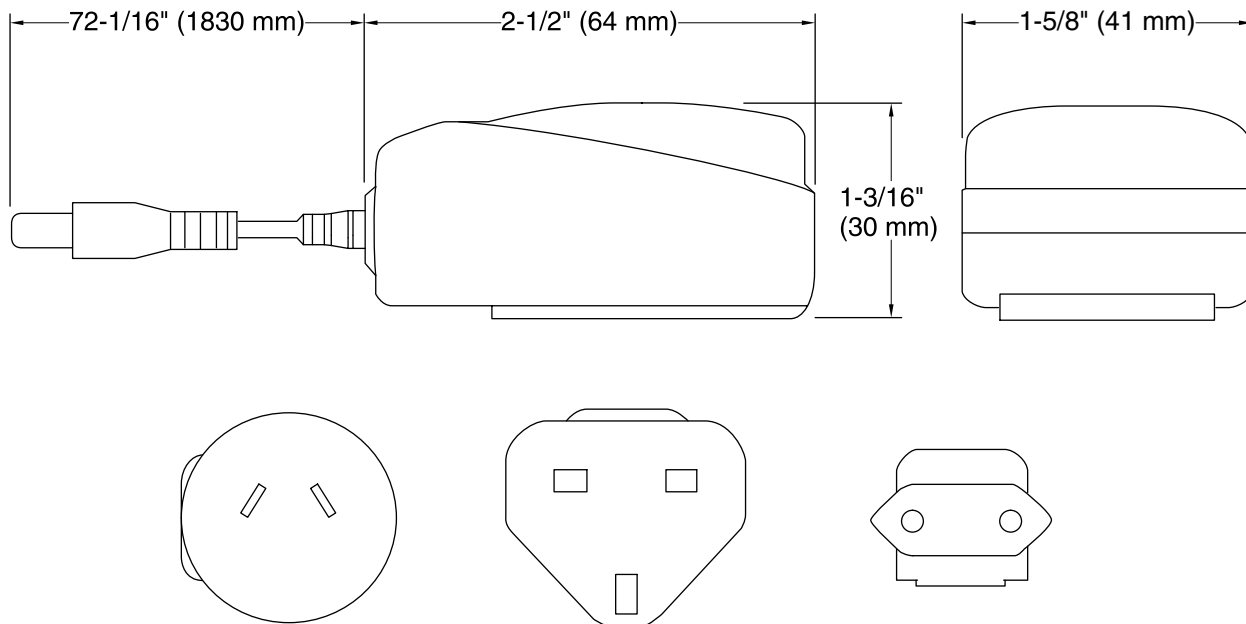

Required Electrical Service

One circuit required.

120/240 V, 0.3 A, 50/60 Hz

Notes

Install this product according to the installation guide.

Technical Information

All product dimensions are nominal.

Material: Plastic