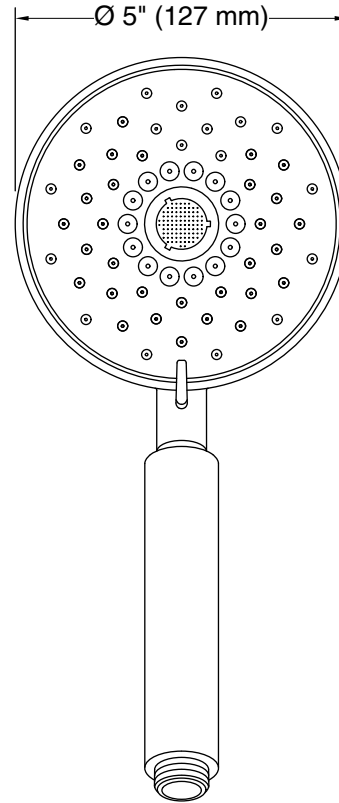

#### Features

- Multifunction showerhead and handshower each have advanced spray engines to provide three experiences: full coverage, pulsating massage, and silk spray
- Full coverage spray produces an encompassing spray ideal for everyday use
- Pulsating massage spray targets sore muscles to ease away aches and pains
- Silk spray releases a dense, luxurious spray ideal for rinsing
- Thumb tab allows for a smooth transition between sprays
- Combination of balance, weight, grip, and angle makes this handshower comfortable and easy to use
- MasterClean™ sprayface features an easy-to-clean surface that withstands mineral buildup
- 2.5 gpm (9.5 lpm) maximum flow rate
- Requires K-8593, K-9514, K-98360, K-98359, K-45981, or K-45982 shower hose (sold separately)
- Coordinates with Purist®, Stillness®, and Composed® faucets and accessories
- Features a nonpositive shutoff: water-saving pause mode to temporarily reduce water flow

### Technical Information

All product dimensions are nominal.