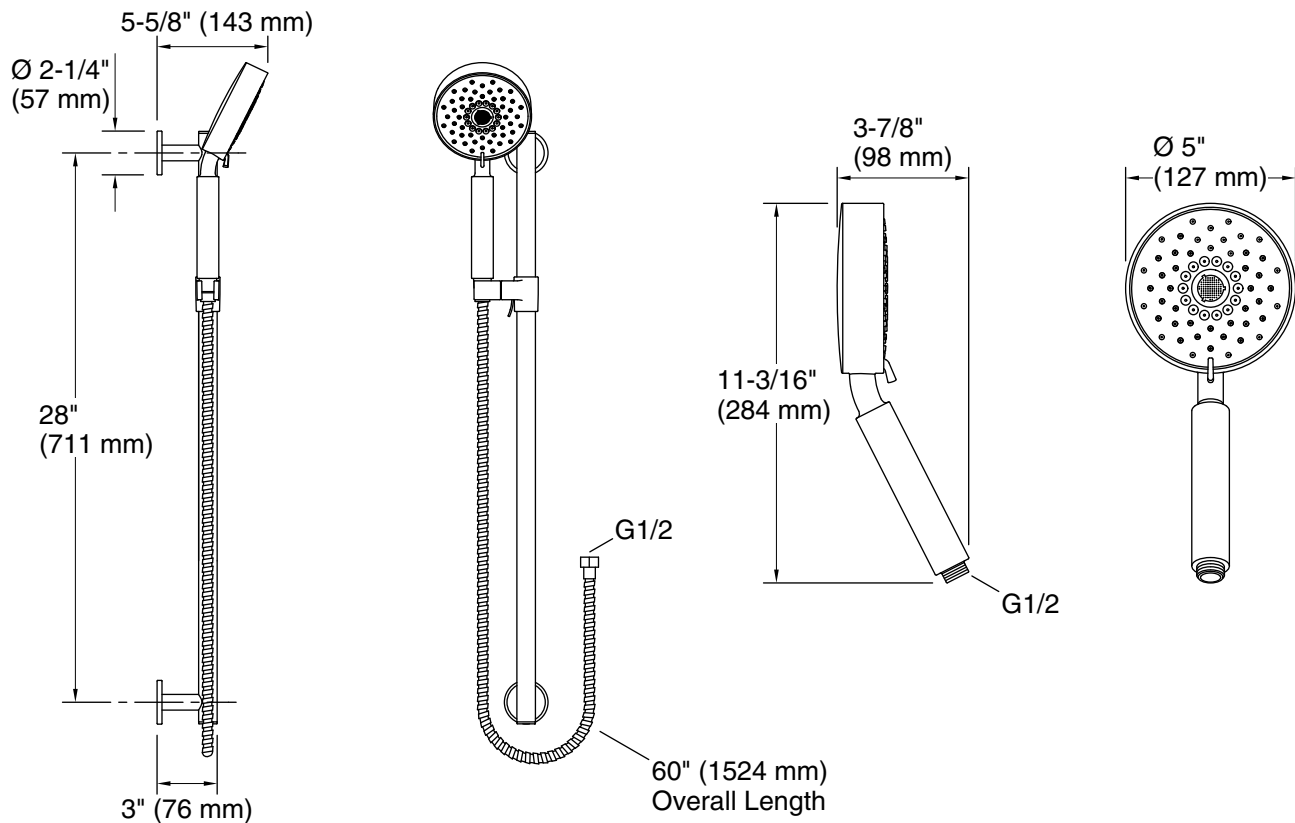

Features

- Includes Purist® 2.5-gpm multifunction handshower, 60" metal hose, 30" slidebar and contemporary slidebar trim.
- Advanced spray engine provides three experiences: full coverage, pulsating massage and silk spray.
- Full coverage spray produces an encompassing spray for everyday use and utilizes Katalyst® air induction to create large, full drops.
- Pulsating massage spray targets sore muscles to ease away aches and pains.
- Silk spray releases a dense, luxurious spray ideal for rinsing.
- Thumb tab allows for a smooth transition between sprays.
- Combination of balance, weight, grip and angle makes this handshower comfortable and easy to use.
- MasterClean™ sprayface resists hard water buildup and is easy to clean.
- 2.5 gpm (gallons per minute) flow rate.
- 30" slidebar features adjustable mounting brackets for installation flexibility.
- Coordinates with Purist®, Stillness® and Composed® faucets and accessories.

Available Colors/Finishes

Color tiles intended for reference only.

Color Code Description

	CP	Polished Chrome
	BN	Vibrant® Brushed Nickel

Technical Information

All product dimensions are nominal.

Notes

Install this product according to the installation instructions.

IMPORTANT! The slide bar must be mounted to stud framing supports at both the top and bottom mounting locations. Plastic wall anchors will not support the slide bar. Do not use or depend on plastic wall anchors to attach the slide bar.

Plumbing codes may require that an atmospheric vacuum breaker be installed in-line to handshowers. Consult with local codes.

ADA, OBC compliant when installed to the specific requirements of these regulations.