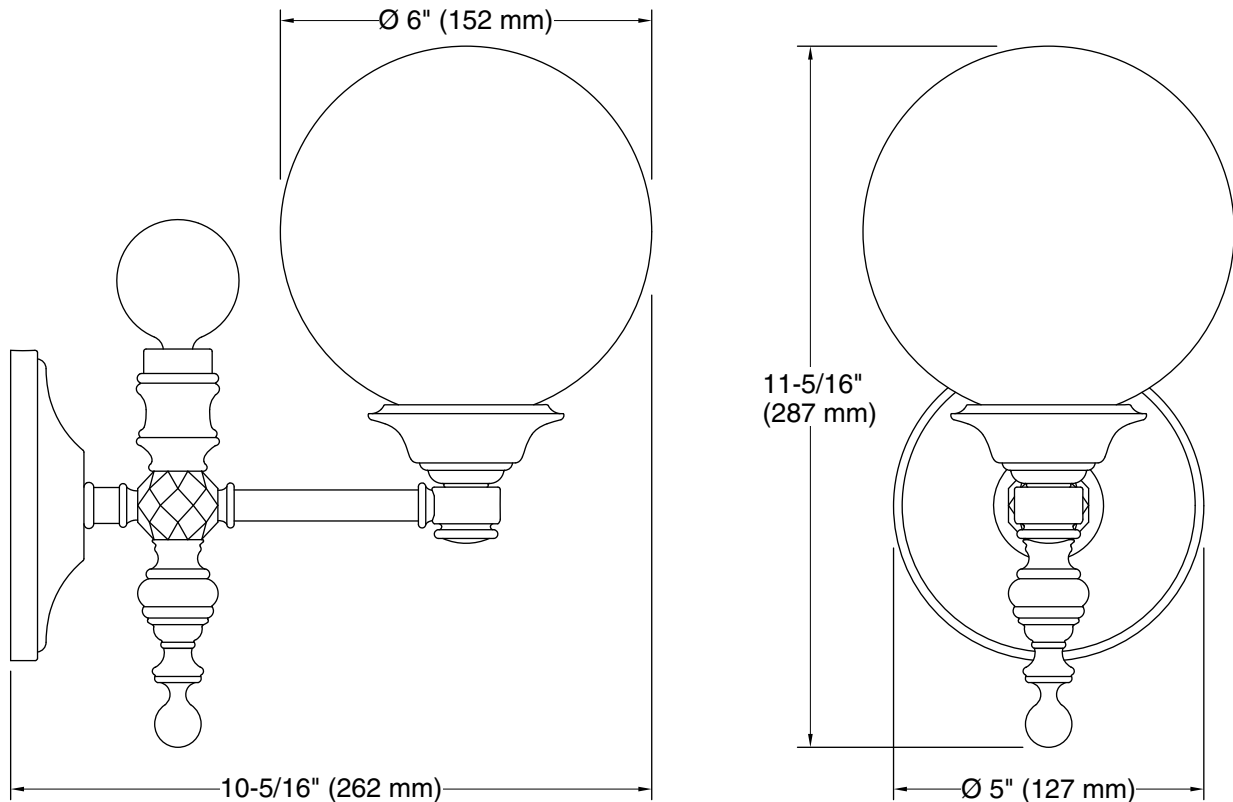

Required Electrical Service

One circuit required.

Lights: 120 V, 60 Hz

Technical Information

All product dimensions are nominal.

Installation Type: Wall-mount

Material: Brass

Number of Lights: 1

Lighting Type: Socket-based

Socket Type: E-12 Candelabra

Number of Shades: 1

Shade Type: Glass - clear

Downrod Detail: 0 x

Electrical component rating: Socket Rating: 60 Hz, 60 W, 450 Lumens, 2300K