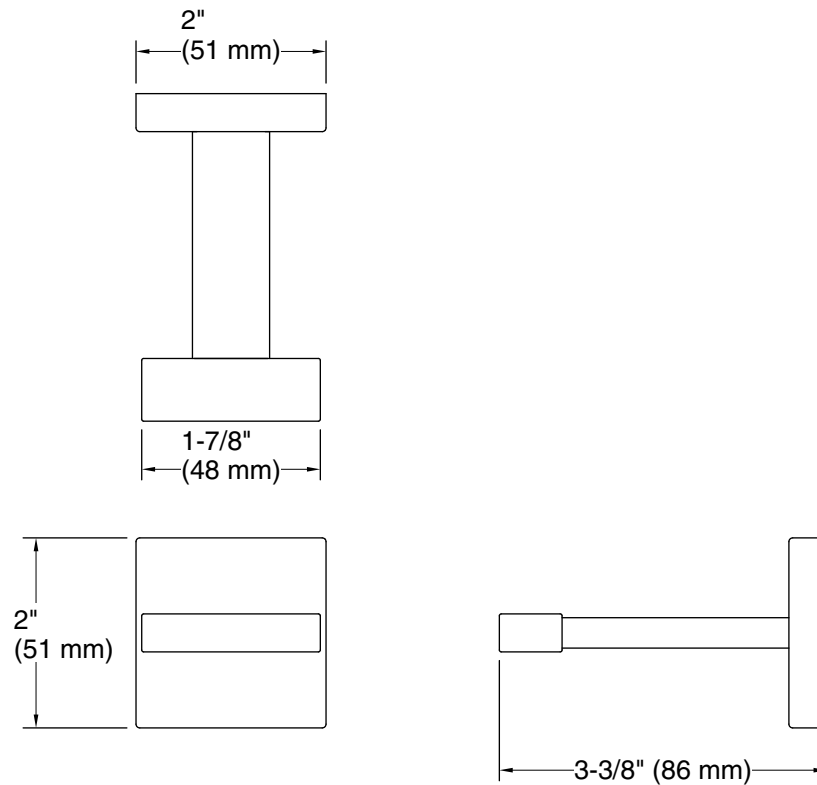

Technical Information

All product dimensions are nominal.

Material: Zinc, Stainless Steel

Notes

Install this product according to the installation instructions.

CAUTION: Risk of personal injury. Do not install these products in any area where they are likely to be used inadvertently as a grab bar or support bar. These products are not designed or intended for use as a grab bar or support bar.