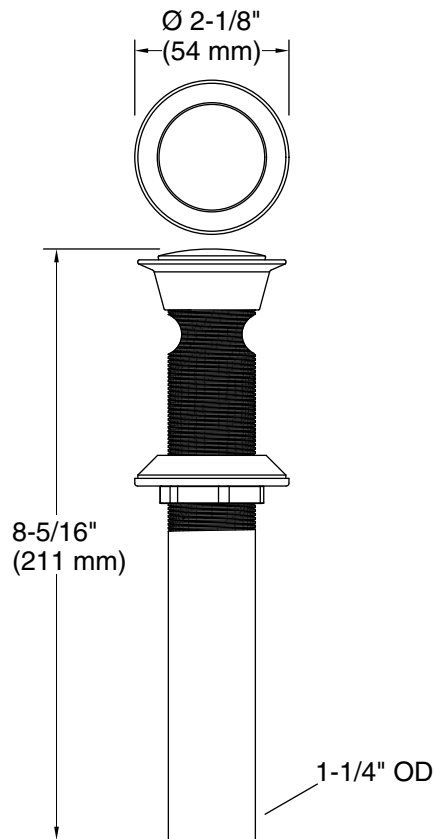

Technical Information

All product dimensions are nominal.

Drain included: Yes

Drain with overflow: Yes