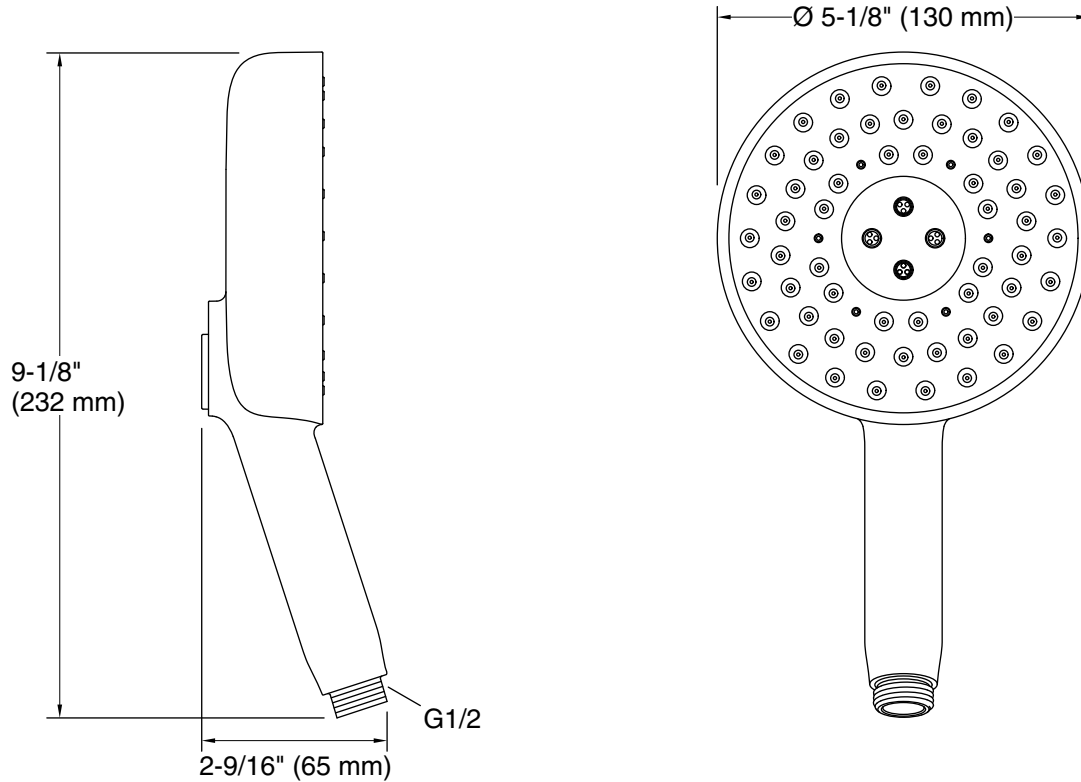

Installation

- G 1/2 inlet connection
- Requires shower hose (sold separately)
- Bracket or slidebar required for wall-mount installation
- Deck-mount holder required for deck-mount installation

Water Conservation & Rebates

- This product can help a building earn Water Efficiency points in LEED® Green Building Rating System

Recommended Products/Accessories

- K-9514 60" Shower Hose
- K-8593 72" Shower Hose
- K-26309 Wall-mount handshower holder
- K-26310 Wall-mount handshower holder with supply elbow and check valve
- K-26312 32-1/8" slidebar
- K-26313 40" slidebar
- K-26314 31-1/2" deluxe slidebar with integrated water supply
- K-23723 Faucet cleaner

Technical Information

All product dimensions are nominal.

Handshower:

Rated maximum flow: 1.75 gal/min (6.6 l/min)
Pressure: 80 psi (5.5 bar)