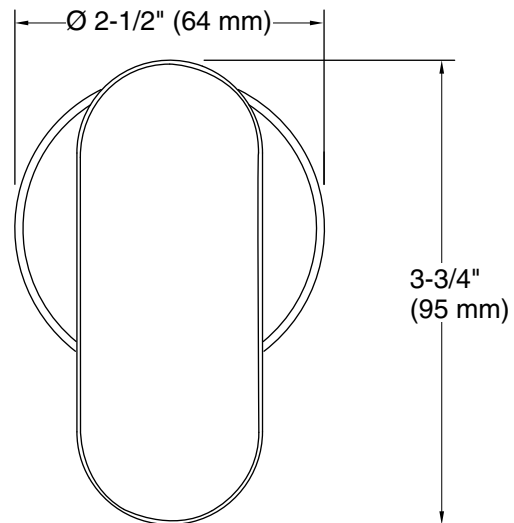

Technical Information

All product dimensions are nominal.