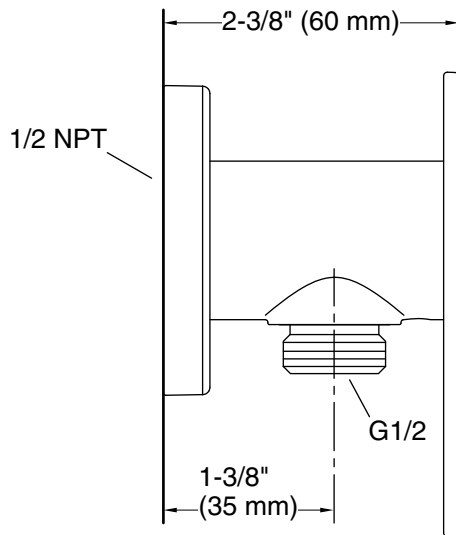

Technical Information

All product dimensions are nominal.