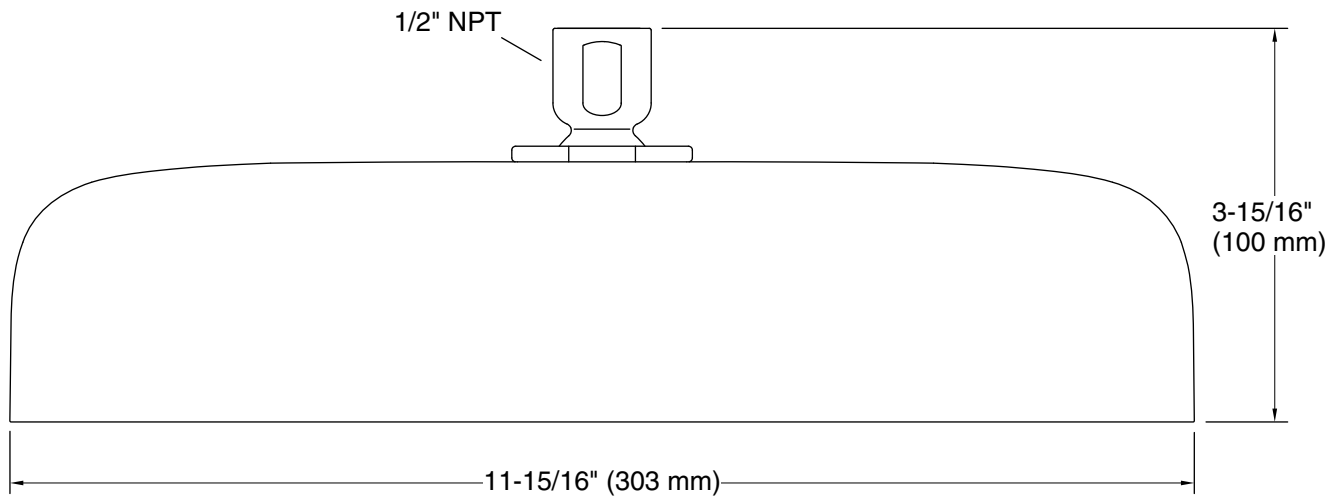

Technical Information

All product dimensions are nominal.

Showerhead/Body Spray:

Rated maximum flow: 1.75 gal/min (6.6 l/min)

flow:

Pressure: 80 psi (5.5 bar)

Notes

Install this product according to the installation instructions.