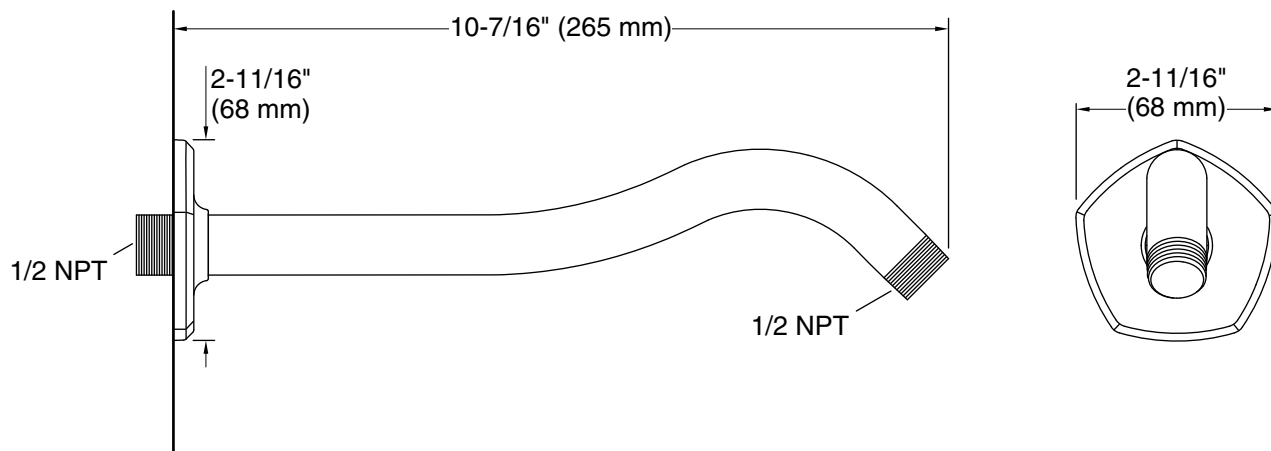

Features

- Part of the Occasion bathroom faucet and accessory collection.
- 10-1/2" (267 mm) x 2-3/4" (70 mm) x 2-3/4" (70 mm).

Material

- Durable metal construction.
- KOHLER finishes resist corrosion and tarnishing.

Installation

- 1/2 -14 NPT connection.
- Wall-mount.

Recommended Products/Accessories

K-23723 Faucet cleaner

Codes/Standards

None Applicable

KOHLER® Faucet Lifetime Limited Warranty

See website for detailed warranty information.

Technical Information

All product dimensions are nominal.