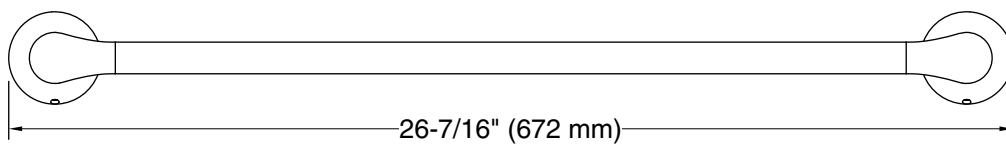

Features

- 24" (610 mm) bar.
- Coordinates with other products in the Simplice collection.

Material

- Premium metal construction for durability and reliability.
- KOHLER finishes resist corrosion and tarnishing.

Technical Information

All product dimensions are nominal.

Material: Zinc

Notes

Install this product according to the installation instructions.