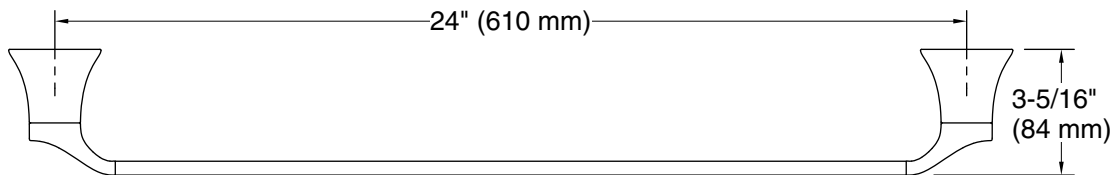

Features

- 24" (610 mm) bar.
- Coordinates with other products in the Simplice collection.

Material

- Premium metal construction for durability and reliability.
- KOHLER finishes resist corrosion and tarnishing.

Technical Information

All product dimensions are nominal.

Material: Zinc

Notes

Install this product according to the installation instructions.