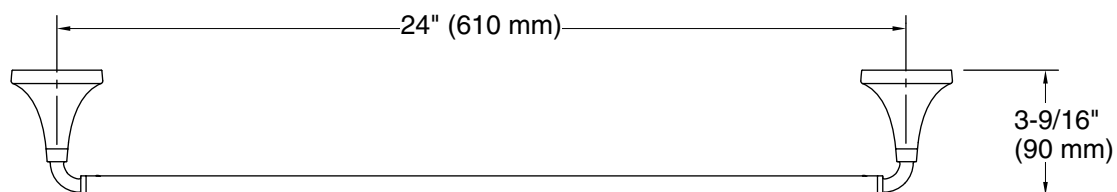

Technical Information

All product dimensions are nominal.

Material: Zinc, Stainless Steel

Notes

Install this product according to the installation instructions.