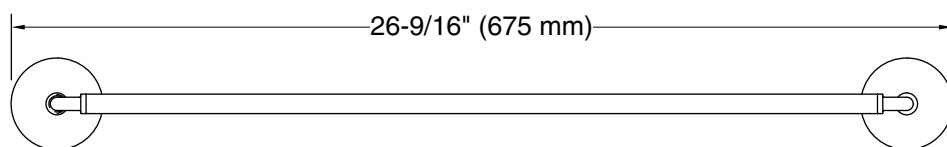

Technical Information

All product dimensions are nominal.

Material: Zinc, Stainless Steel

Notes

Install this product according to the installation instructions.