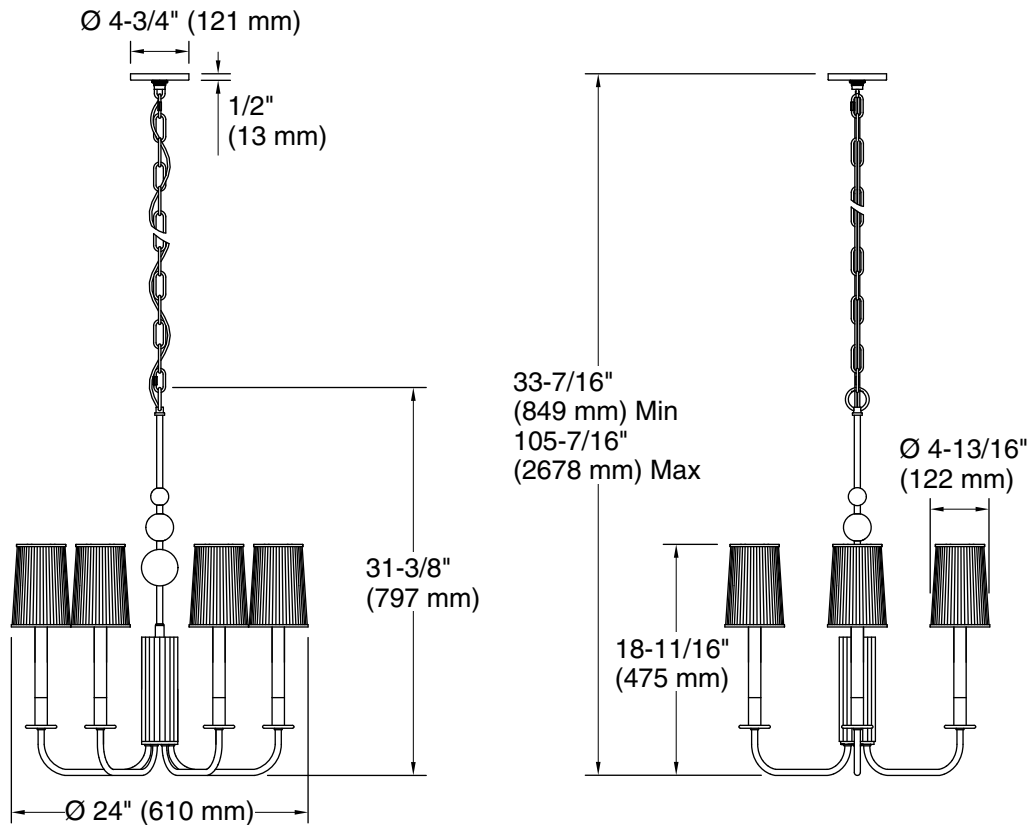

Required Electrical Service

One circuit required.

120 V, 60 Hz

Technical Information

All product dimensions are nominal.

Installation Type:	Ceiling-mount
Material:	Steel, Brass, Glass
Number of Lights:	6
Lighting Type:	Socket-based
Socket Type:	E-12 Candelabra
Number of Shades:	6
Shade Type:	Glass - frosted
Hanging Type:	Chain
Height:	33-7/16" (849 mm) - 105-7/16" (2678 mm)