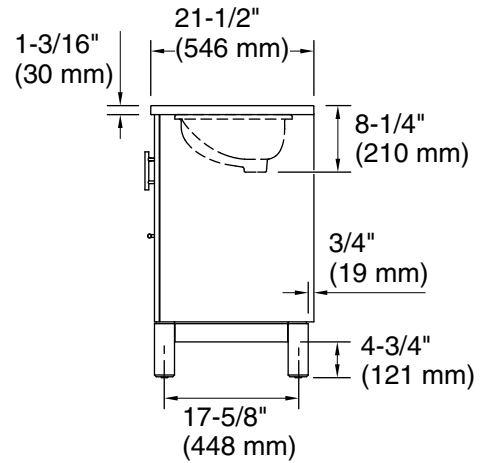

## Features

- Set includes cabinet, precut quartz vanity top, sink, cabinet hardware
- Vanity top has 8" (203 mm) widespread faucet holes; requires deck-mount faucet (sold separately)
- Three-way adjustable slow-close door hinges for easy cabinet access
- Dovetail joint drawer construction
- Soft-close drawers and doors prevent slamming

### Technical Information

All product dimensions are nominal.