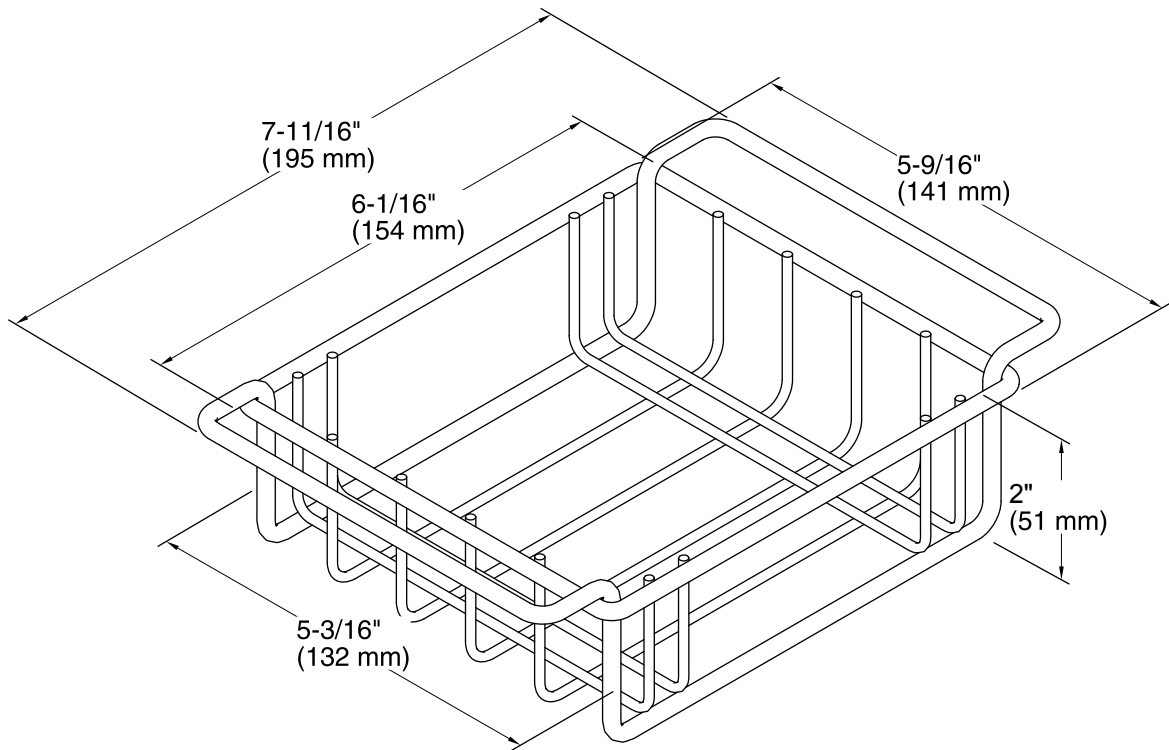

Technical Information

All product dimensions are nominal.

Material: Metal