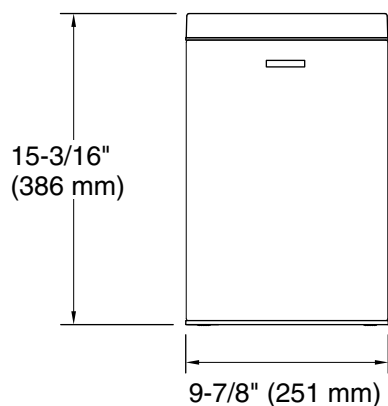

Features

- Space-saving profile and lidless design fits snugly against wall or cabinets
- Dual 11-liter compartments for separating trash and recyclables
- Fits 2.5-gallon trash bags
- Removable liners with built-in tabs secure bags in place
- Removable plastic liners are easy to clean
- Fingerprint-resistant finish stays clean longer
- Cleans easily with a microfiber cloth. No need for chemicals or abrasives

Color	Code	Description
	ST	Stainless Steel
	BST	Black Stainless
	STW	White and Stainless Steel

Technical Information

All product dimensions are nominal.

Material: Stainless Steel, Plastic