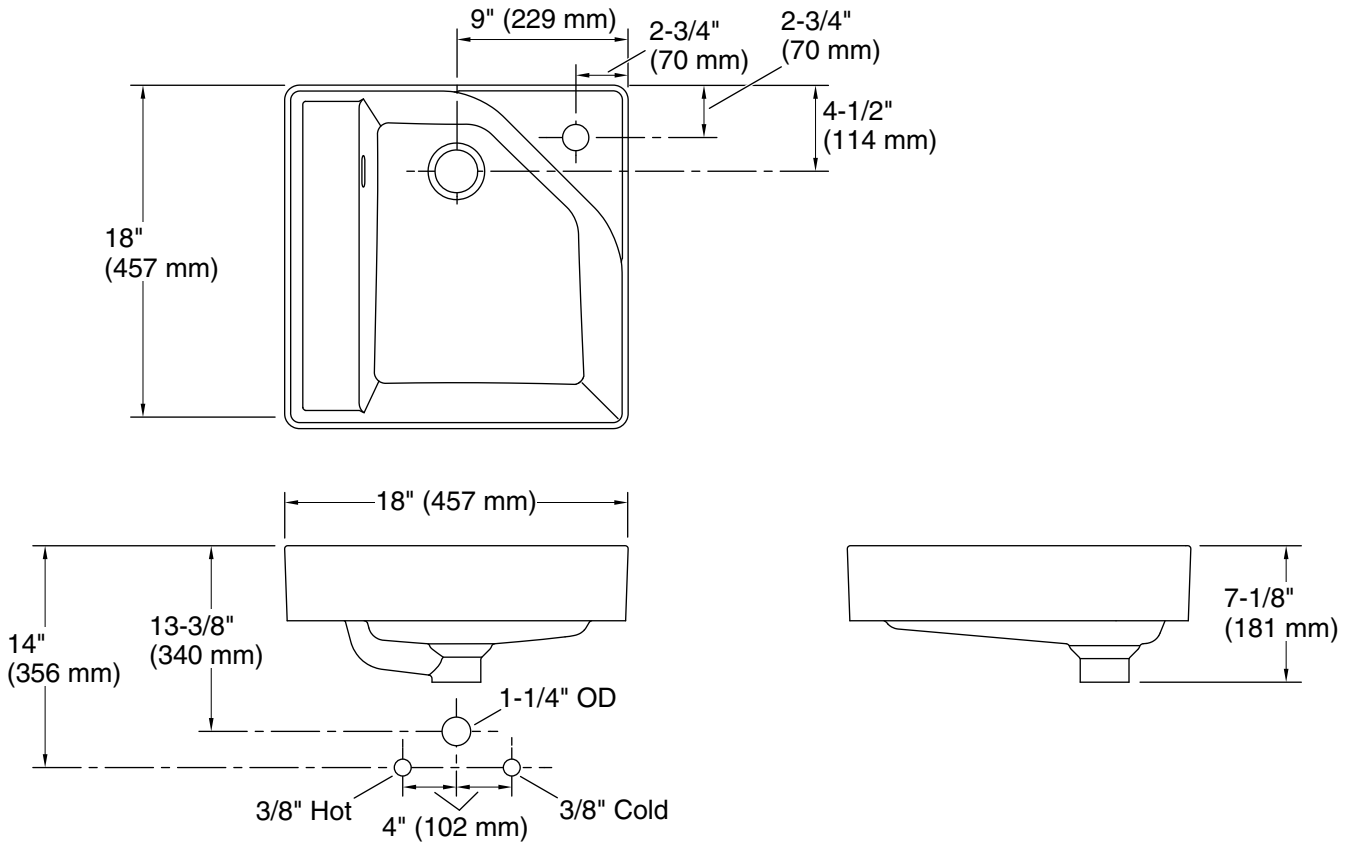

Spacity™

18" vitreous china vanity top with integrated rectangular sink
K-31551

Features

- Vanity top with integrated sink
- Deep rectangular basin with a contemporary design minimizes splash
- Corner faucet deck with raised edge maximizes space and keeps water from spilling onto countertop
- Single faucet hole
- Storage deck provides a convenient, dry space to set small items
- Pair with Spacity™ dual-sided tray and washboard to store products or wash clothing (sold separately)
- Thin angled edges allow you to customize your storage with hanging accessories (sold separately)
- Rear drain placement increases vanity cabinet storage space underneath
- Unique side slotted overflow creates a sleek look
- Glazed finish is easy to clean
- Coordinates with the K-32160 Spacity™ 16-3/4" bathroom vanity cabinet for complete overhanging coverage of cabinetry (sold separately)
- When wall-mounted, pairs with Spacity™ K-28917 pedestal or K-28918 shroud to conceal pipes and create a sleek look (sold separately)
- Pedestal and shroud are decorative only, not supporting the full weight of the sink

Material

- Vitreous china

Installation

- Vanity top, semi-recessed vessel, or wall-mount
- With vessel installation, sink sits partially below the additional vanity top; countertop cutout required

Codes/Standards

	0	White
---	---	-------

Spacity™
18" vitreous china vanity top with integrated
rectangular sink
K-31551

Technical Information

All product dimensions are nominal.

Installation: Vanity top/ITB

Notes

Install this product according to the installation instructions.