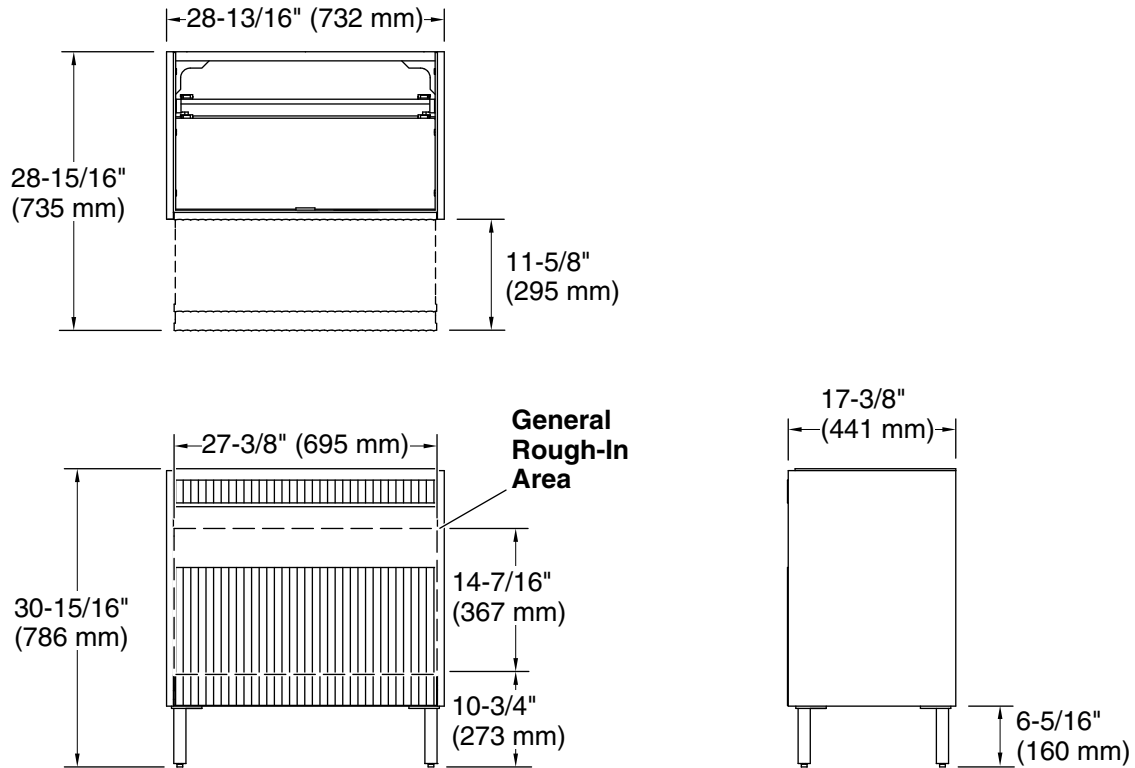

Technical Information

All product dimensions are nominal.

Notes

Install this product according to the installation guide.

Select the type of fastener based upon the wall material. Two 500 lb (227 kg) minimum load bearing fasteners are recommended.