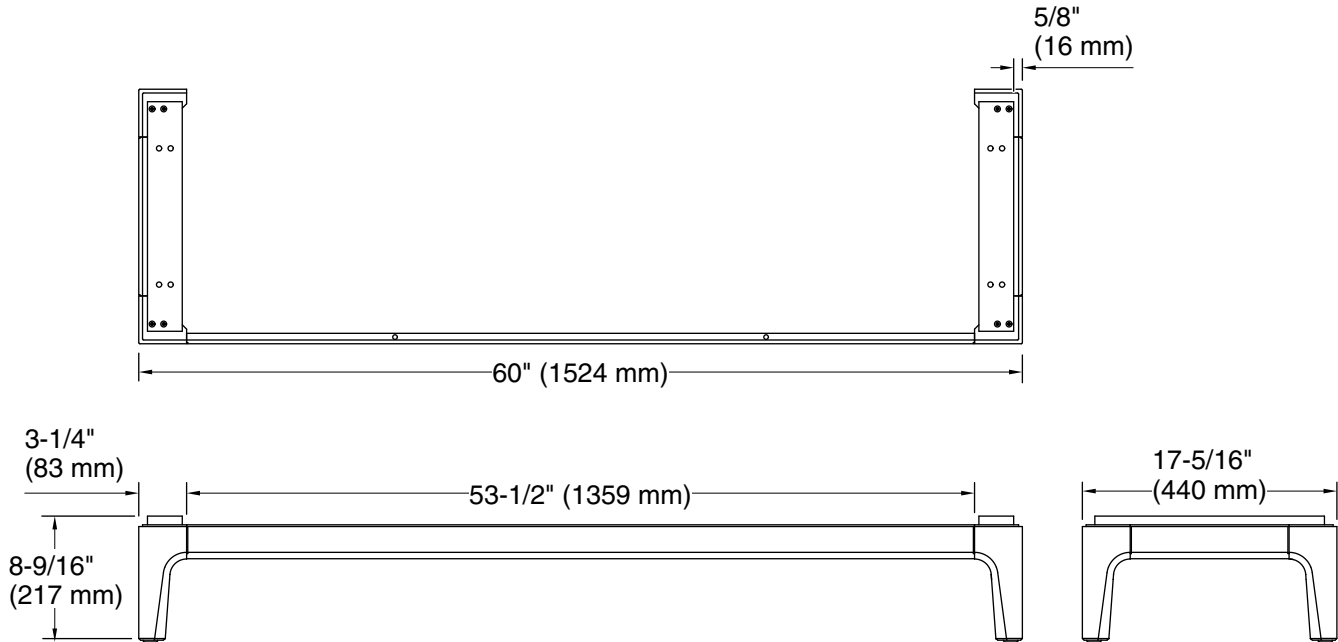

Seer™
60" vanity legs
K-32817-SH6

Features

- Stained-wood legs offer the polished look of furniture in the bathroom.
- For use with Seer 60" K-33555 vanity set.

Material

- Solid wood and moisture-resistant MDF.
- The nature of wood grain can cause variations in stain depth. Our expert craftspeople hand-apply the stain to blend these variations.

Technical Information

All product dimensions are nominal.

Material: Wood, MDF