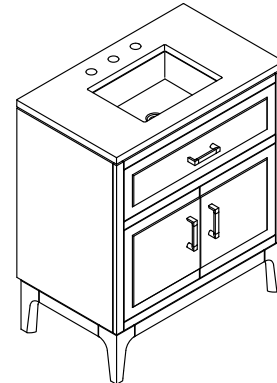

Features

- One full-extension 12¾" (325 mm) drawer with soft-close side-mount slides.
- Three-way adjustable soft-close door hinges with 100° opening capability for easy cabinet access.
- 18" (457 mm) cabinet interior provides ample storage space.
- Finish-matched cabinet interior offers generous clearance for plumbing.
- Quartz vanity top adds beauty and long-lasting durability.
- Customize your storage with optional accessories such as floor liners, drawer organizers, and perfectly sized containers (sold separately).
- Coordinates with K-33558 upgraded hardware finishes, K-25815 quartz backsplash, K-25819 quartz side splash, and K-32814-SH2 upgraded legs (sold separately).

Material

- Solid wood and moisture-resistant MDF.
- Painted exterior.

Installation

- Easy installation – no special tools required.
- Separate vanity top makes for simplified installation.

Recommended Products/Accessories

- K-25815 4" x 30" quartz backsplash
- K-32814-SH2 30" vanity legs
- K-33556-ASB 70" x 24" linen tower
- K-33557-ASB 28" x 24" wall cabinet
- K-33558 4½" cabinet pull
- K-33585
- K-27934
- K-33587
- K-33586
- K-33588
- K-25819 4" x 18" quartz side splash