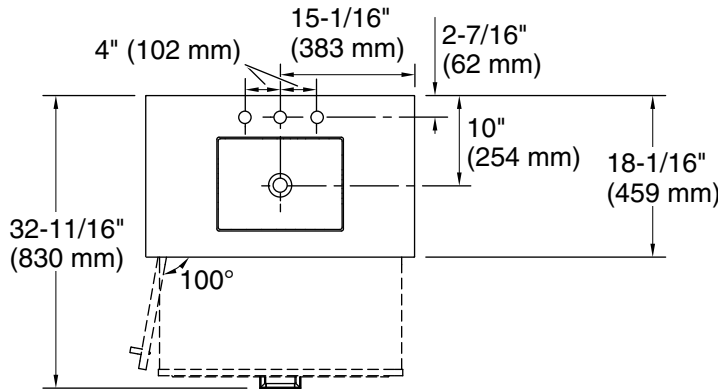

Technical Information

All product dimensions are nominal.

Notes

Install this product according to the installation instructions.