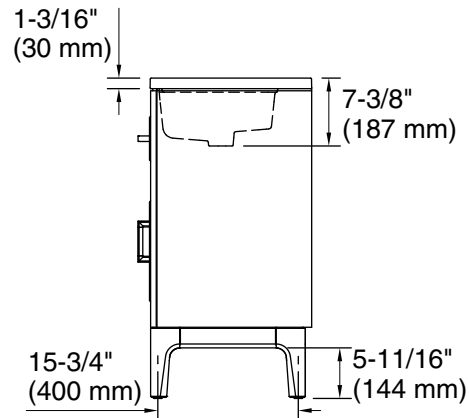

Technical Information

All product dimensions are nominal.

Notes

Install this product according to the installation instructions.