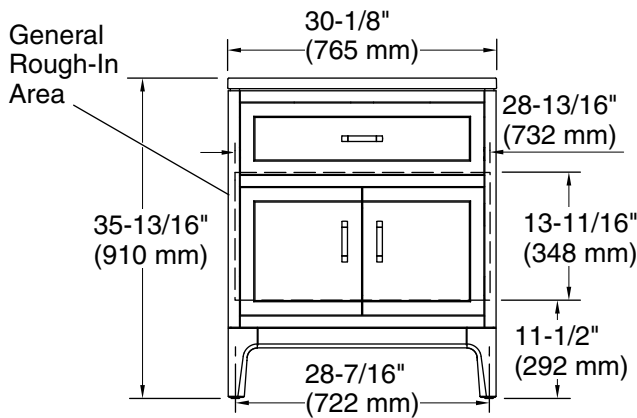

Technical Information

All product dimensions are nominal.

Notes

Install this product according to the installation instructions.