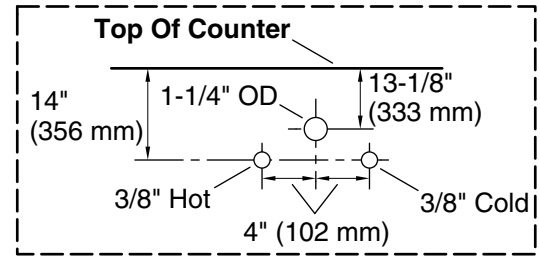

Technical Information

All product dimensions are nominal.

Notes

Install this product according to the installation instructions.