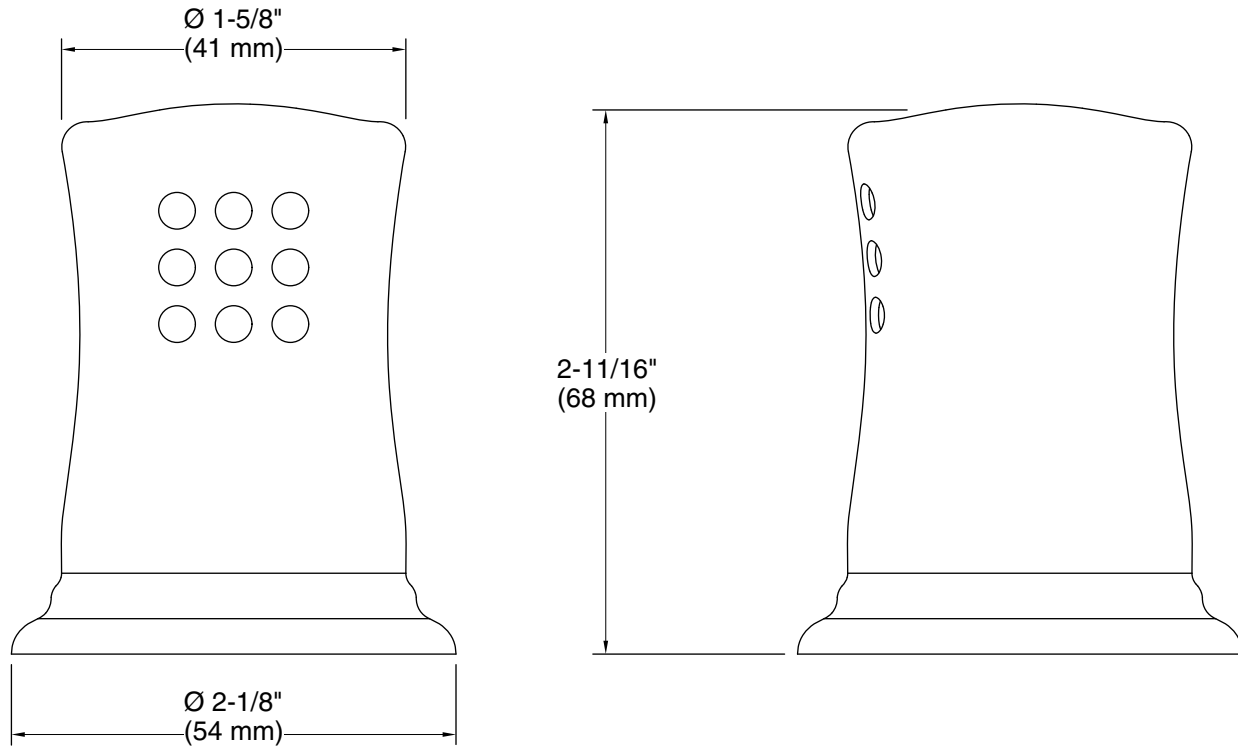

Technical Information

All product dimensions are nominal.

Installation Type: Deck-mount

Material: Brass