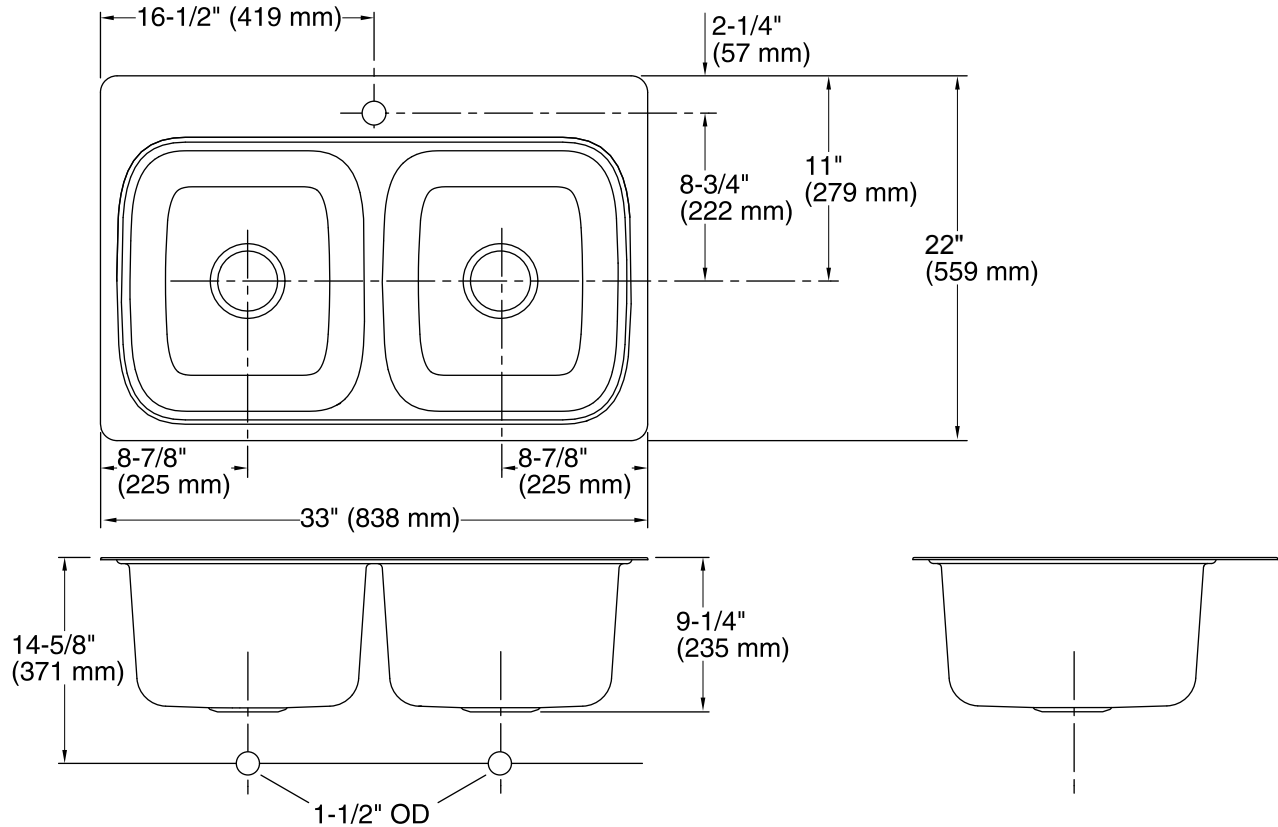

Technical Information

All product dimensions are nominal.

Bowl configuration: Double equal

Installation: Top-mount

Min. base cabinet width: 36" (914 mm)

Bowl area (Left): Length: 14-3/16" (360 mm)
Width: 15-11/16" (398 mm)
Bowl depth: 9" (229 mm)

Bowl area (Right): Length: 14-3/16" (360 mm)
Width: 15-11/16" (398 mm)
Bowl depth: 9" (229 mm)

Number of deck holes: 1

Faucet hole(s): 1-7/16" (37 mm)

Drain hole: 3-5/8" (92 mm)

Notes

Install this product according to the installation instructions.