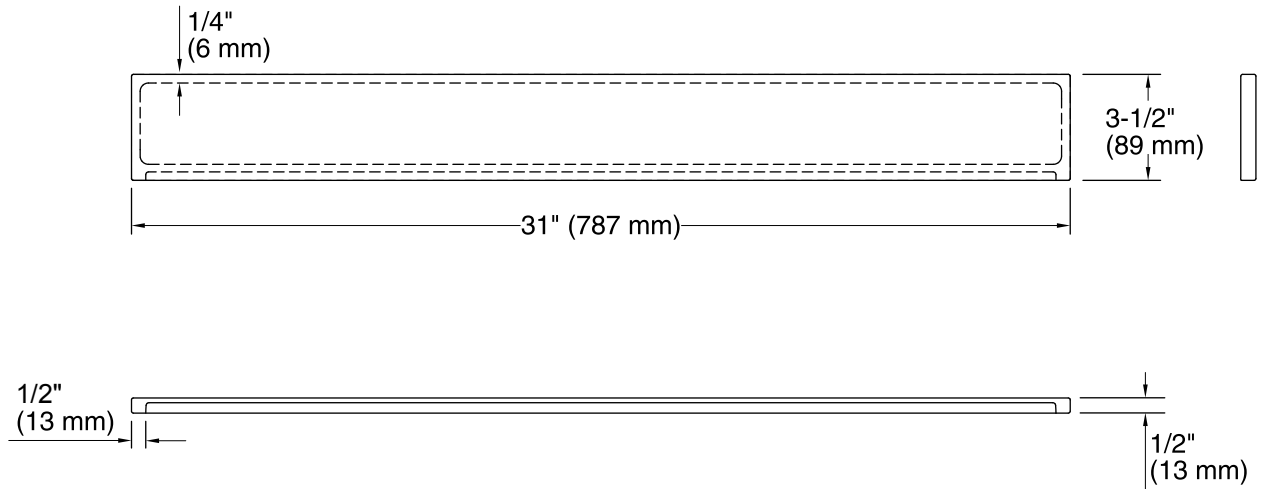

Solid/Expressions®

Bathroom Vanity Top - Back Splash

K-5445

Features

- For use with KOHLER Solid/Expressions 30-inch solid-surface vanity tops.
- Includes one panel.
- Optional side splashes available (K-5451 sold separately).

Color	Code	Description
	S33	White Expressions
	S34	Almond Expressions
	S35	Biscuit Expressions
	S36	Ice Grey Expressions

Technical Information

All product dimensions are nominal.

Installation: Vanity top/ITB