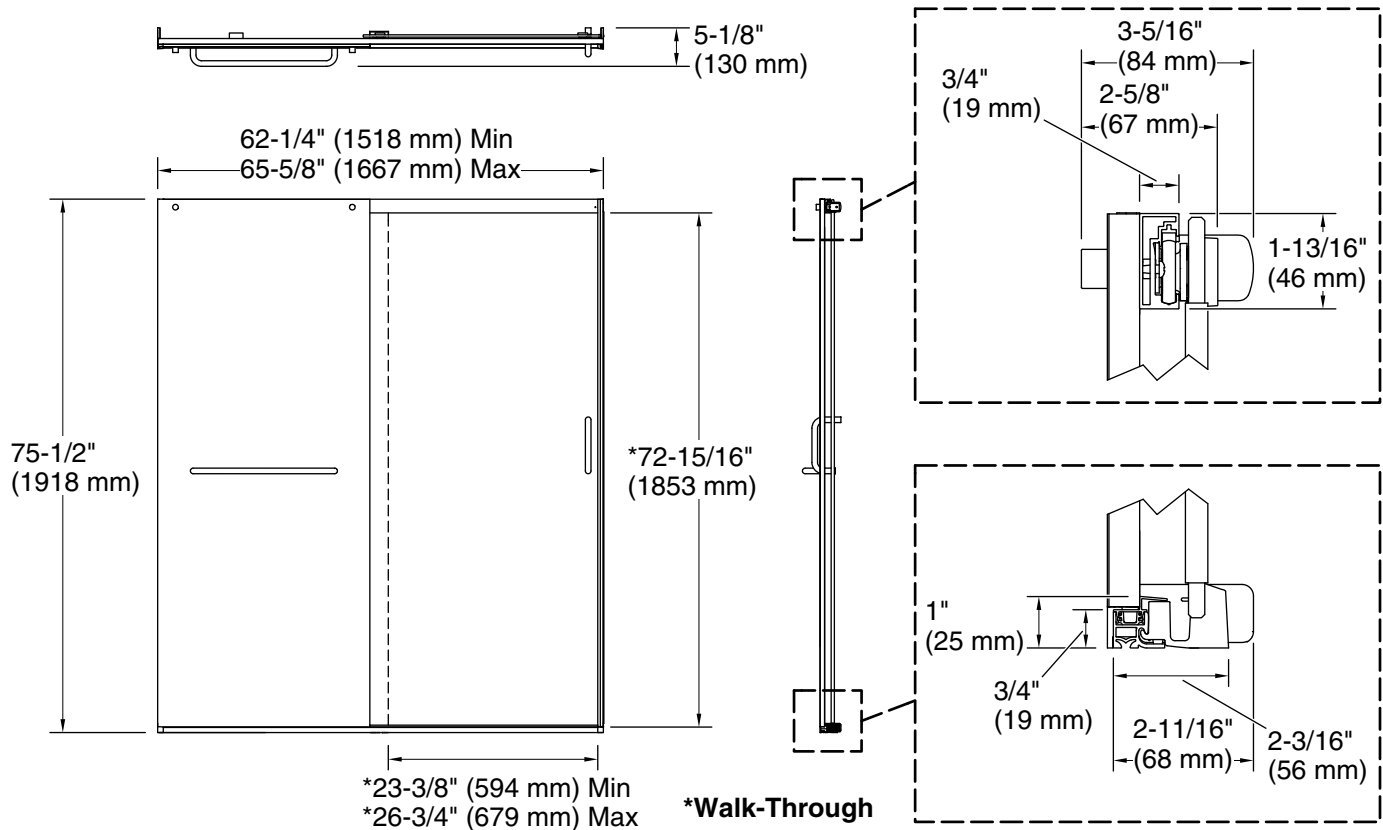

### Installation

- Fits opening widths 62-1/4" - 65-5/8" (1581 - 1667 mm).
- Shower door is 75-1/2" (1918 mm) tall, with a lofty 72-11/16" (1846 mm) of walk-through height.
- 3-3/8" (86 mm) width adjustment.
- Out-of-plumb adjustability simplifies installation.
- Door can be installed to open to the left or right to suit your bathroom layout.
- For residential use only.
- Not for use in hospitality.

### Technical Information

All product dimensions are nominal.

Installation type:	For shower base installation
Opening Width - Min:	62-1/4" (1581 mm)
Opening Width - Max:	65-5/8" (1667 mm)
Walk-through - Min:	23-3/8" (594 mm)
Walk-through - Max:	26-3/4" (679 mm)
Base-To-Wall Radius - Max:	1/2" (13 mm)
Glass thickness:	5/16" (8 mm)
Glass coating:	CleanCoat®

### Notes

Install this product according to the installation instructions.

The vertical opening should be a minimum of 78-13/16" (2002 mm) to allow for installation clearance.