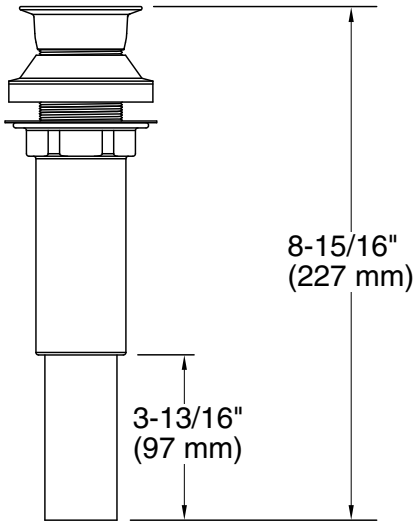

Features

- 1-1/4" (32 mm) connection.
- Without overflow.
- Decorative trim cap designs.
- Flower design.

Material

- Solid brass construction for durability and reliability.

Recommended Products/Accessories

1-1/4"
(32 mm) OD

Technical Information

All product dimensions are nominal.

Notes

Install this product in accordance with the installation instructions.