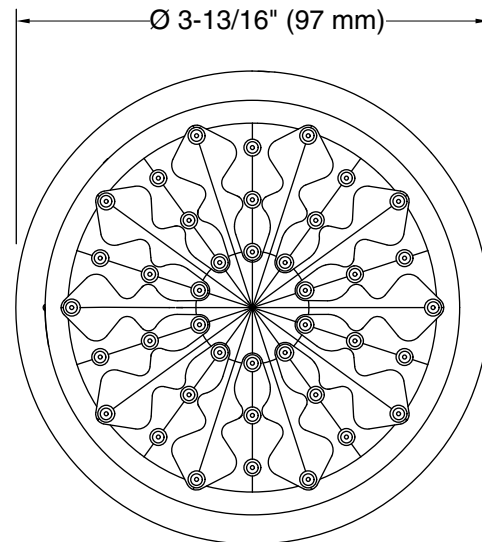

Technical Information

All product dimensions are nominal.

Drain included: No

Showerhead/Body Spray:

Rated maximum flow: 2.5 gal/min (9.5 l/min)

Pressure: 45 psi (3.1 bar)

Notes

Install this product according to the installation instructions.