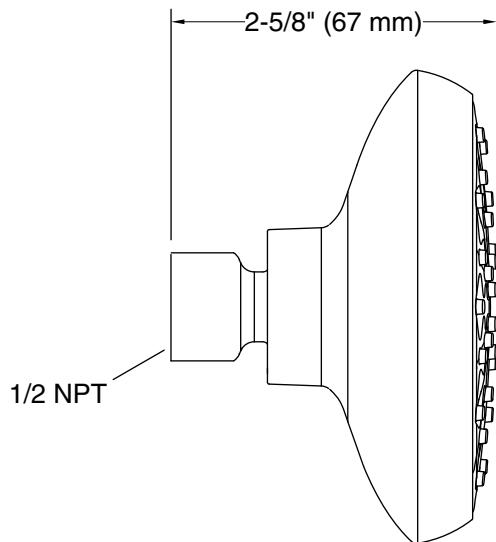

Technical Information

All product dimensions are nominal.

Drain included: No

Showerhead/Body Spray:

Rated maximum flow: 2.5 gal/min (9.5 l/min)

Pressure: 45 psi (3.1 bar)

Notes

Install this product according to the installation instructions.