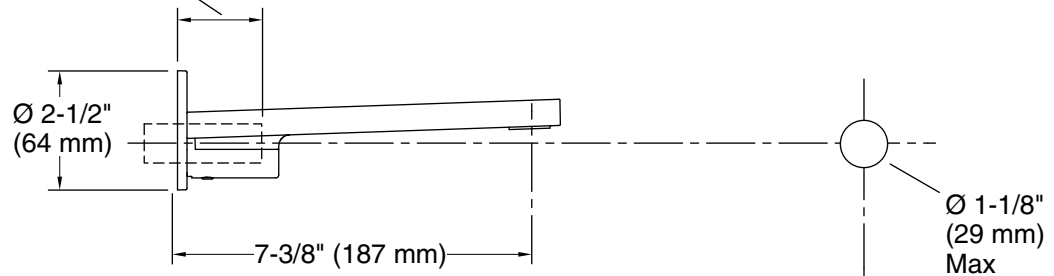

Available Colors/Finishes

Color tiles intended for reference only.

Color	Code	Description
	CP	Polished Chrome
	TT	Vibrant Titanium

Slip-Fit Spout:
Extend 5/8" OD tube 1-1/2"
(38 mm) from finished wall.
Threaded Spout:
Extend 1/2" NPT pipe 1-1/2"
(38 mm) from finished wall.

Technical Information

All product dimensions are nominal.

Notes

Install this product according to the installation guide.