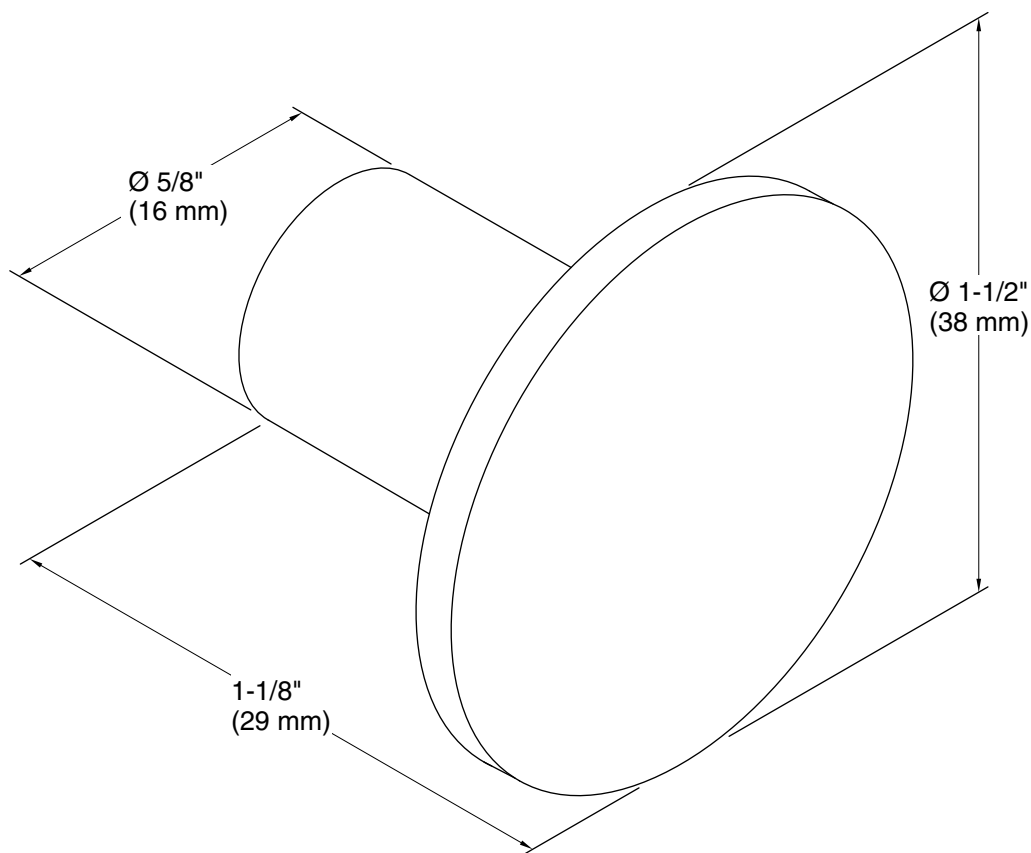

Features

- Coordinates with Components faucets and shower trim to complete your bathroom.

Material

- Premium metal construction for durability and reliability.
- KOHLER finishes resist corrosion and tarnishing.

Color	Code	Description
	CP	Polished Chrome
	BN	Vibrant® Brushed Nickel
	BL	Matte Black

Technical Information

All product dimensions are nominal.

Material: Zinc

Notes

Install this product according to the installation instructions.