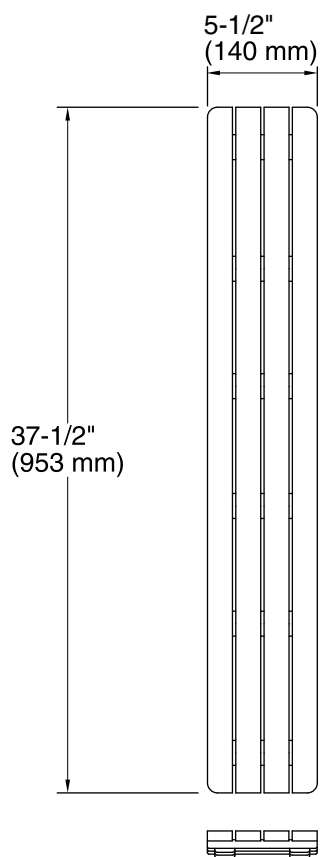

Features

- High-grade teak wood.
- For use with the K-9997 Groove acrylic shower base.

Recommended Products/Accessories

K-9997 42" x 42" Shower Base

Codes/Standards

None Applicable

KOHLER® One-Year Limited Warranty

See website for detailed warranty information.

Technical Information

All product dimensions are nominal.

Material: Wood

Notes

Install this product according to the installation guide.