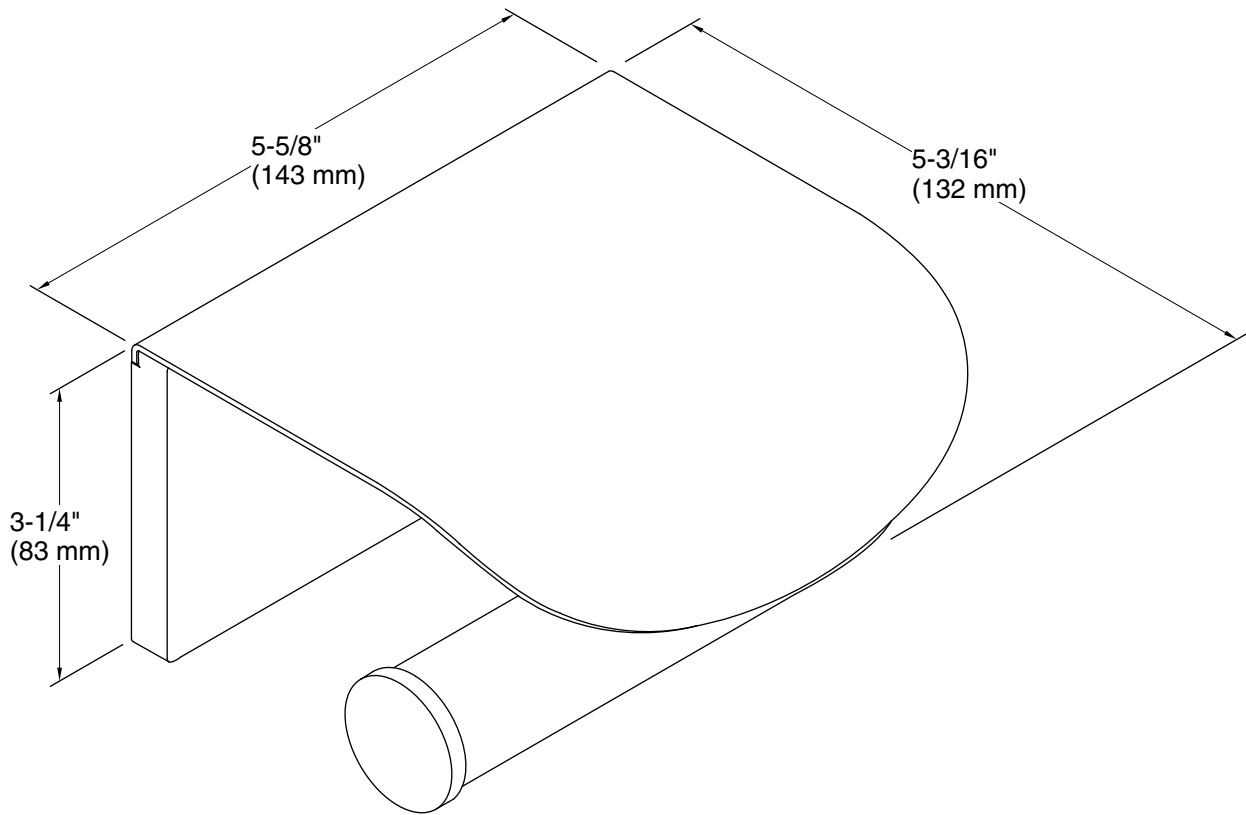

Color	Code	Description
	CP	Polished Chrome
	BN	Vibrant® Brushed Nickel

Technical Information

All product dimensions are nominal.

Material: Zinc, Brass

Notes

Install this product according to the installation instructions.