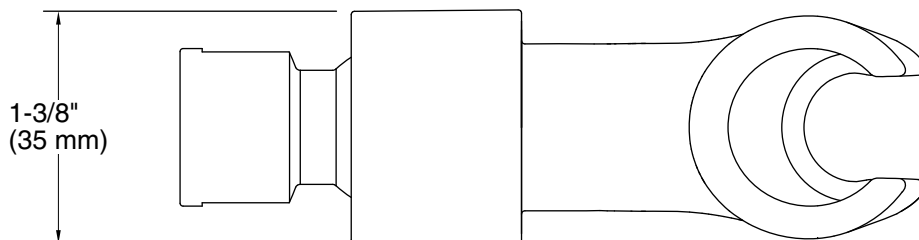

Technical Information

All product dimensions are nominal.

Material: Metal

Notes

Install this product according to the installation guide.