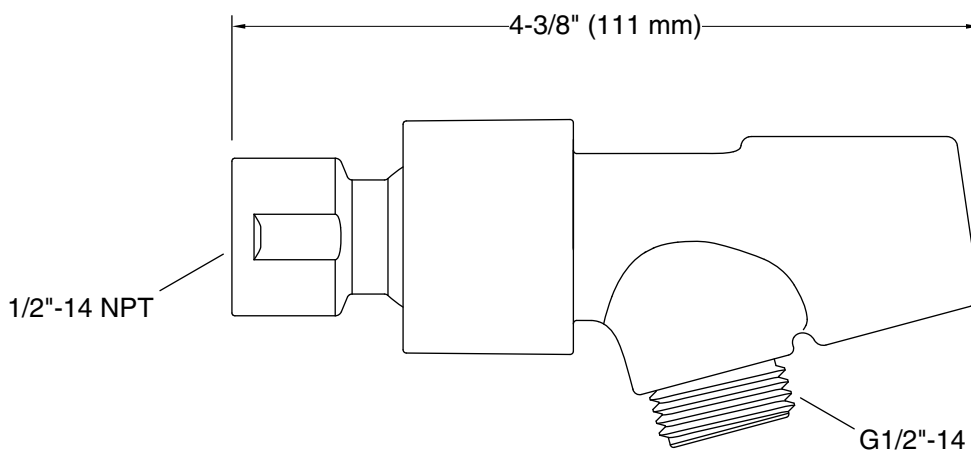

Technical Information

All product dimensions are nominal.

Material: Metal

Notes

Install this product according to the installation guide.