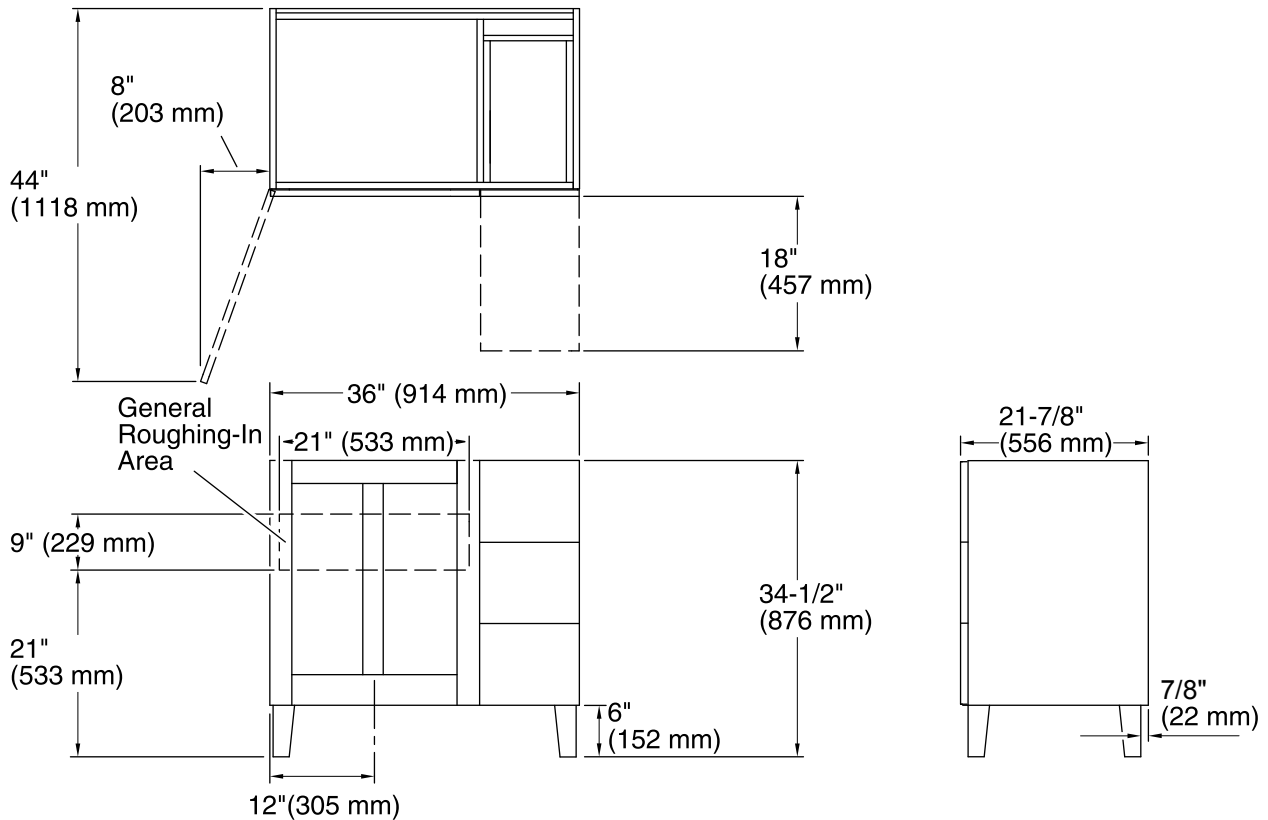

## Features

- Catalyzed conversion varnish provides a durable moisture-resistant finish.
- One door and three drawers on right.
- Frameless construction with full-overlay door and drawers.
- Three-way adjustable slow-close door hinges with 110-degree opening capability for easy cabinet access.
- Full-extension 18-inch depth drawers with slow-close under-mount slides for smooth opening.
- Solid wood drawers with dovetail construction.
- Legs offer the polished look of furniture in the bath.
- Coordinates with the K-99687 Poplin/Marabou rectangular pull (sold separately).
- Combines with Ceramic/Impressions®, Solid/Expressions™, and Iron/Impressions™ vanity tops (sold separately) for a complete vanity.
- Customize your storage with optional in-door accessories, in-drawer accessories, and medicine cabinet frames and surrounds (sold separately).

## Technical Information

All product dimensions are nominal.

Vanity type: Standard