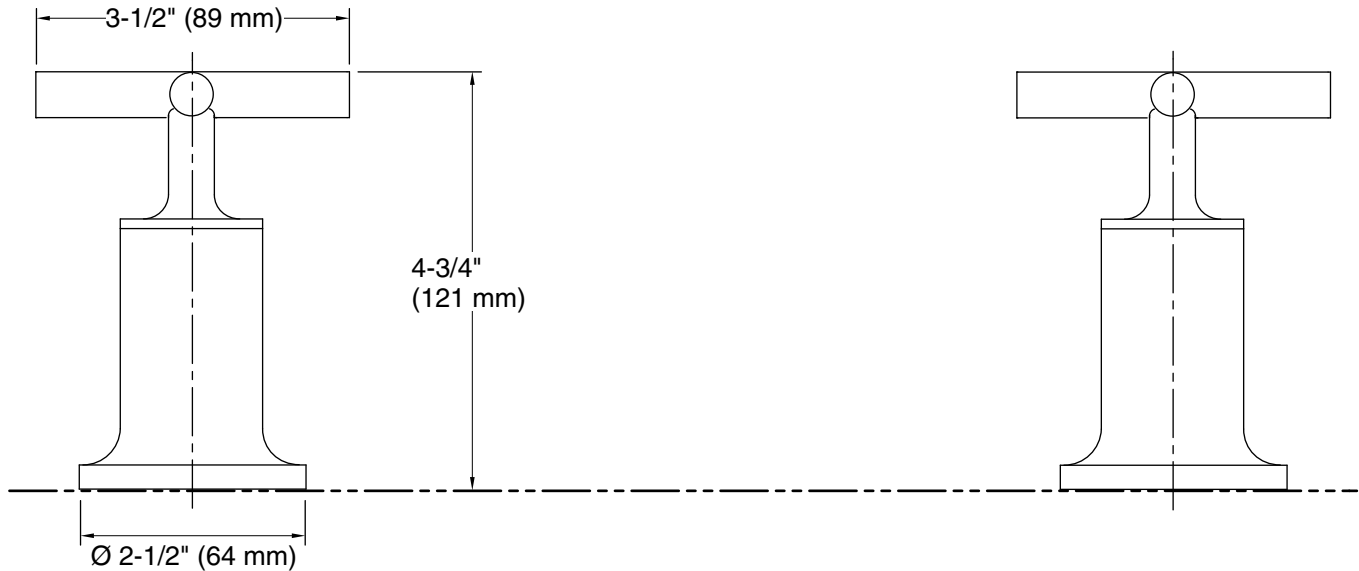

2-15-2023 13:24 - US/CA/MX

THE BOLD LOOK  
OF **KOHLER®**

**KOHLER** Faucets Deck- or wall-mount bath faucet handle trim with cross design  
**Purist®**  
design  
**K-T14429-3**

**Technical Information**