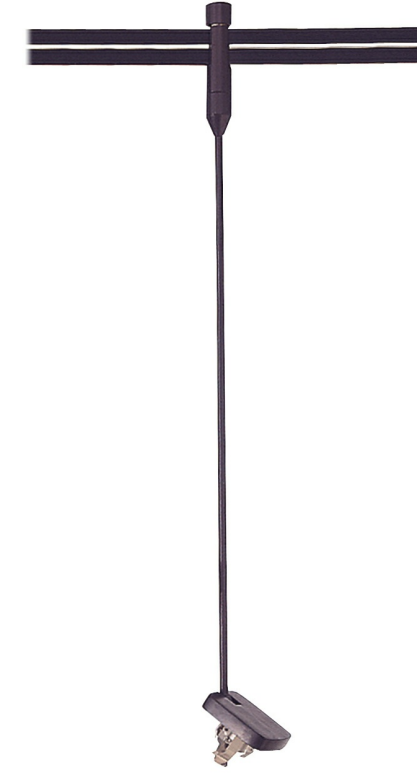

Item # GKTH1112-467	UPC Code:
Product Family Name: GK Lightrail	Finish: Sable Bronze Patina
Category: Component	Category Type: LightRail
Certification	
Patents:	
Notes:	

Optional Shade GKSHT2130

Image File Name: **GKTH1112-467.jpg**

MEASUREMENTS

Width:	Length:	Height:	Extension:
		12	
Height Adjustable:	Min Overall Height:	Max Overall Height:	Slope:
No	12		No
Wire Length:	Chain Length:	Safety Cable Included:	Net Weight:
		No	0.46
Canopy Width:	Canopy Height:	Canopy Length:	Center to Bottom:
Backplate Width:	Backplate Height:	Center to Top:	
0.00	0.00		

LAMPING

No. of Bulbs:	Light Type:			
1	MR-16 Bi-Pin			
Max Bulb Wattage:	Socket:			
50				
Dimmable:	Ballast:	Rated Life Hours:	Photocell Included:	Bulb/LED Included:
No			No	
Bulb/LED Included:	Color Temp.:	CRI:	Initial Lumens:	Delivered Lumens: