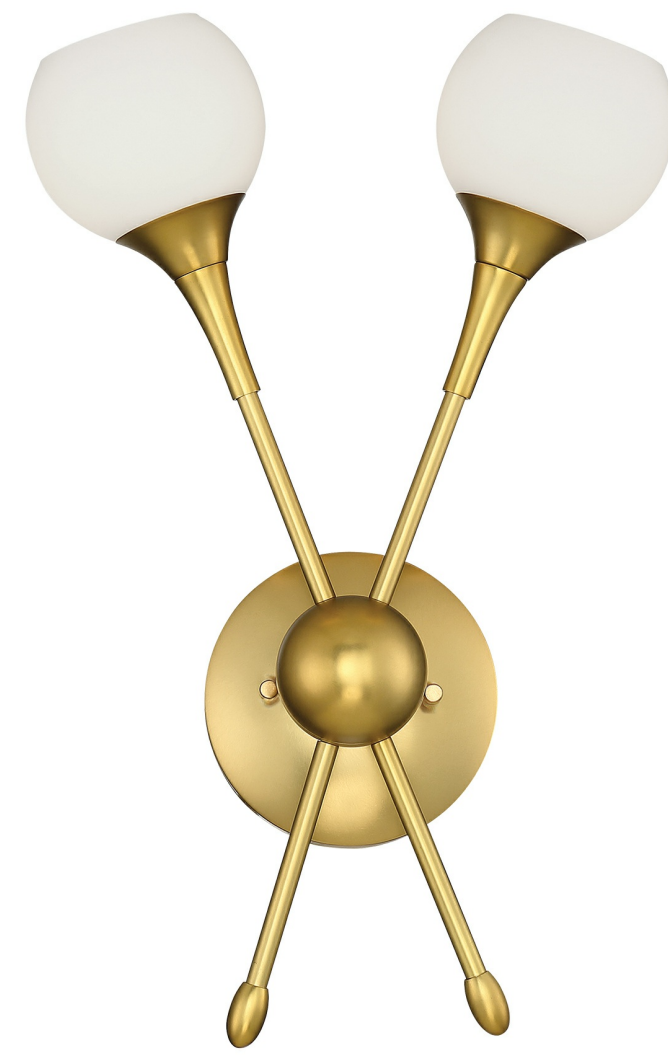

Item # P1802-248	UPC Code: 844349021889
Product Family Name: Pontil	Finish: Honey Gold
Category: SCONCES	Category Type: Wall Lamp
Certification 3196937	
Patents:	
Notes:	

Image File Name: **P1802-248.jpg**

MEASUREMENTS

Width: 10.75	Length: 16.5	Height: 16.5	Extension: 6.5
Height Adjustable: No	Min Overall Height: No	Max Overall Height: No	Slope: No
Wire Length: 7	Chain Length:	Safety Cable Included: No	Net Weight: 2.56
Canopy Width:	Canopy Height:	Canopy Length:	Center to Bottom: 5.5
Backplate Width: 4.88	Backplate Height: 1.0	Center to Top: 11.0	

SHADE / GLASS

Description: Etched Opal	Material: GLASS
Part No.: PG1801	Quantity: 2
Width: 3.88	Height: 3.38
	Length: 3.88

SHIPPING

Carton Width: 13.25	Carton Height: 6.0	Carton Length: 15.75
Carton Weight: 3.81	Carton Cubic Feet: 0.725	Small Package Shippable: Yes
Master Pack Width:	Master Pack Height:	Master Pack Length:
Master Pack Weight:	Master Cubic Feet:	Multi-Pack: 1
		Master Pack: 1