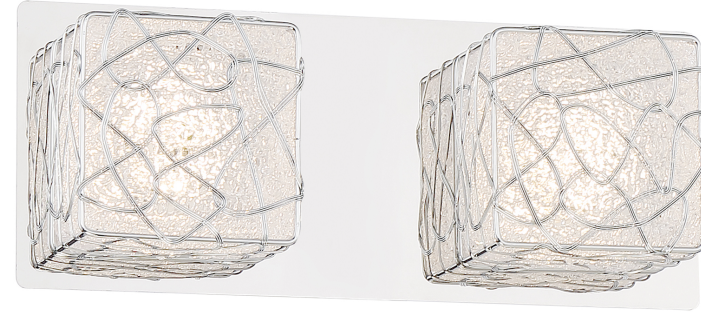

Item # P5292-077-L	UPC Code: 844349030546
Product Family Name: Livewire	Finish: Chrome Finish
Category: BATH	Category Type: Bath
Certification 5013609	
Patents:	
Notes:	

Image File Name: P5292-077-L.jpg

MEASUREMENTS

Width: 12.6	Length: 5.12	Height: 3.02	Extension: 3.02
Height Adjustable: No	Min Overall Height: No	Max Overall Height: No	Slope: No
Wire Length: 7	Chain Length:	Safety Cable Included: No	Net Weight: 9.35
Canopy Width:	Canopy Height:	Canopy Length:	Center to Bottom: 2.56
Backplate Width: 11.02	Backplate Height: 4.33	Center to Top: 2.56	

No. of Bulbs: 2	Light Type: Z12 LED			
Max Bulb Wattage: 7	Socket: Y12 LED MODULE			
Dimmable: Yes	Ballast:	Rated Life Hours: 25000	Photocell Included: No	Bulb/LED Included: Y
Bulb/LED Included: Yes	Color Temp.: 3000	CRI: 96	Initial Lumens: 1111.0	Delivered Lumens: 694.3

SHIPPING

Description: CHROME	Material: METAL + PLASTIC
Part No.: PC5293	Quantity: 2
Width: 3.94	Height: 3.94
	Length: 2.24

Carton Width: 8.13	Carton Height: 5.38	Carton Length: 15.38
Carton Weight: 3.12	Carton Cubic Feet: 0.389	Small Package Shippable: Yes
Master Pack Width: 12.0	Master Pack Height: 16.75	Master Pack Length: 17.38
Master Pack Weight: 13.73	Master Cubic Feet: 2.022	Multi-Pack: 1
		Master Pack: 4