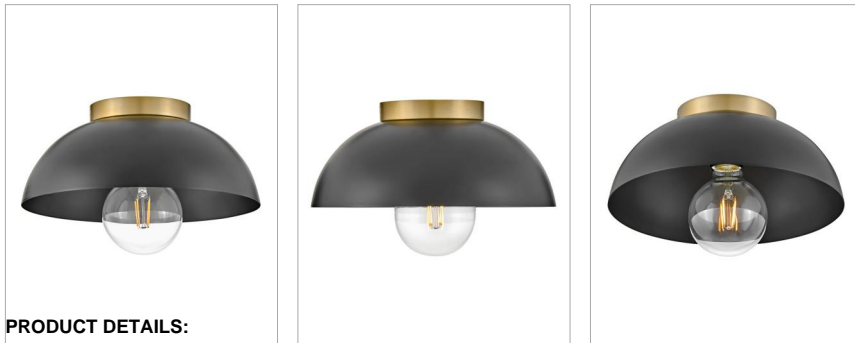

STU

83301BK

SMALL FLUSH MOUNT

Heads up! Hit refresh on your ceiling's status quo with Stu. This metal flush mount in dramatic Black has a jaunty shade accessorized by a dashing Lacquered Brass canopy and the flexibility to customize with medium base bulbs. Our go-to's? Play with G-style or classic bulb silhouettes.

DETAILS

FINISH:	Black
MATERIAL:	Steel

DIMENSIONS

WIDTH:	11"
HEIGHT:	4.8"
WEIGHT:	2.2lb

LIGHT SOURCE

LIGHT SOURCE:	LED Lamp
WATTAGE:	1-12w Med. LED, 100W Equiv.
VOLTAGE:	120v

MOUNTING

CANOPY:	4.75" Dia.
---------	------------

SHIPPING

CARTON LENGTH:	13.3
CARTON WIDTH:	13.3
CARTON HEIGHT:	7.3
CARTON WEIGHT:	3.2

PRODUCT DETAILS:

- Suitable for use in dry (indoor) locations as defined by NEC and CEC. Meets United States UL Underwriters Laboratories & CSA Canadian Standards Association Product Safety Standards
- Please refer to Lark's Warranty for complete product warranty details, some warranty limitations may apply.
- Confidently create a modern moment with this dynamic design statement
- Striking black finish enhances design