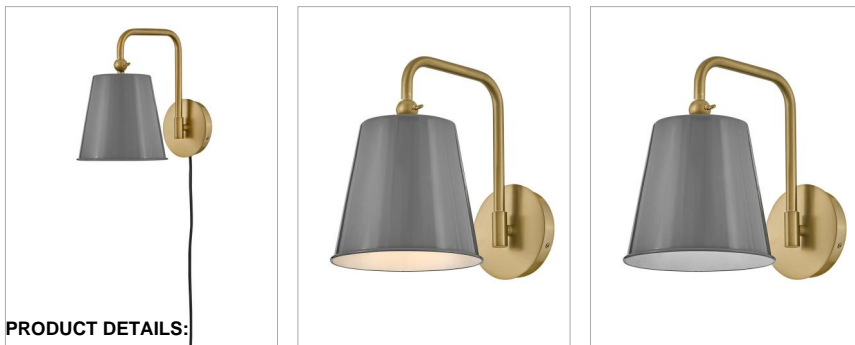

DETAILS	
FINISH:	French Gray
MATERIAL:	Steel

DIMENSIONS	
WIDTH:	8"
HEIGHT:	11.5"
WEIGHT:	7.9lb
BACK PLATE:	5" Dia.
EXTENSION:	13.3"
TOP TO OUTLET:	9"

LIGHT SOURCE	
LIGHT SOURCE:	LED Lamp
WATTAGE:	1-14w Med. LED, 60w Equiv.
VOLTAGE:	120v

MOUNTING	
LEAD WIRE:	1 X 96"

SHIPPING	
CARTON LENGTH:	17.7
CARTON WIDTH:	17.7
CARTON HEIGHT:	13.8
CARTON WEIGHT:	4