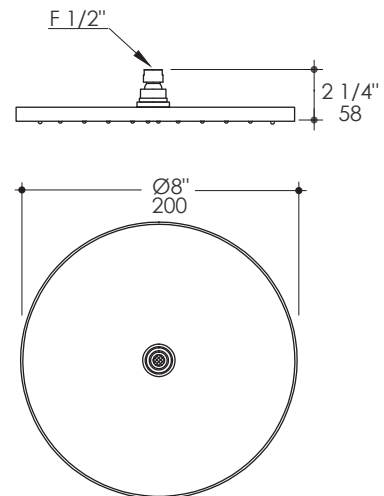

MINIMAL Shower Head Item #0420

Features:

- Tilting round rain shower head
- Brass construction with 95 rubber nozzles
- Can be wall or ceiling mounted
- Arm and flange sold separately
- Recommended max. water pressure 43.5 PSI (flow 6.4 GPM)
- Weight: 2.5 lbs

Finish Options:

CR - Polished Chrome

Product Specifications:

Notes:

Drawings provided herein are meant to give the user an idea of the product and are not made to scale. The size in inches is rounded up to the nearest 1/16".