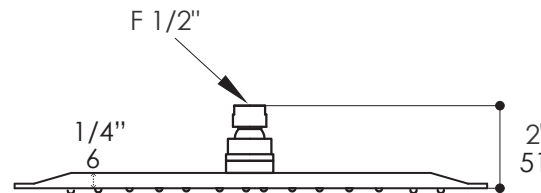

ELEGANZA Shower Head Item #1874

Features:

- Tilting rectangular rain shower head
- Stainless steel construction with 90 rubber nozzles
- Ceiling-mount installation recommended
- Arm and flange sold separately
- Flow regulator 3.1 GPM
- Recommended max. water pressure 43.5 PSI

Notes:

Drawings provided herein are meant to give the user an idea of the product and are not made to scale. The size in inches is rounded up to the nearest 1/16".

Plumbing specifications are only a guideline and may need to be altered based on the application.