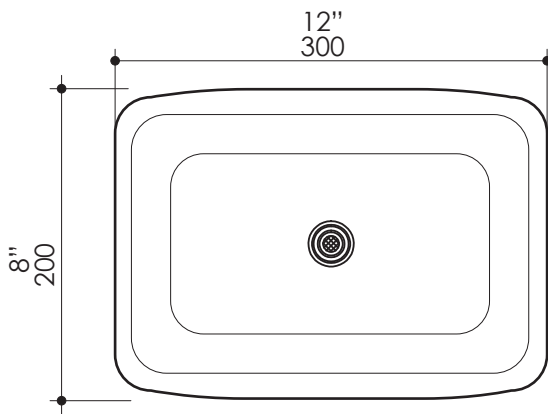

ELEGANZA Shower Head Item #1874

Features:

- Tilting rectangular rain shower head
- Stainless steel construction with 90 rubber nozzles
- Ceiling-mount installation recommended
- Arm and flange sold separately
- Flow regulator 3.1 GPM
- Recommended max. water pressure 43.5 PSI

Notes:

Drawings provided herein are meant to give the user an idea of the product and are not made to scale. The size in inches is rounded up to the nearest 1/16".

Plumbing specifications are only a guideline and may need to be altered based on the application.