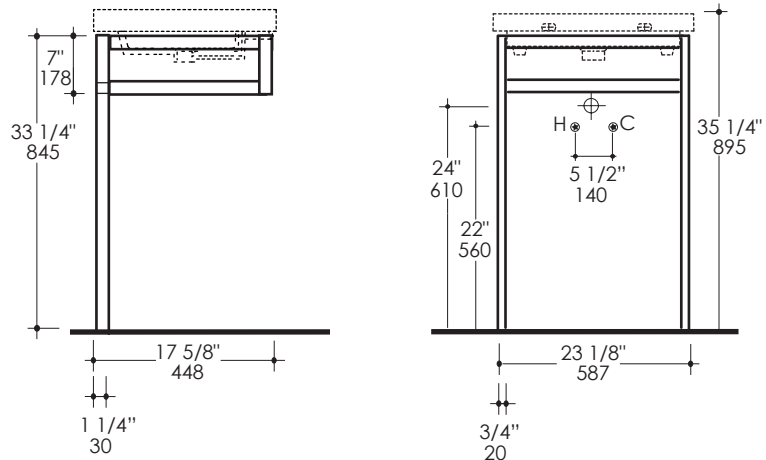

Aquaquattro Console Item #5211L

Features:

- Floor-standing console stand with towel bars
- Metal construction
- Must be secured to wall
- Washbasin #5211 sold separately
- Handmade in USA

Recommended Accesories:

- Item #5211: Porcelain washbasin with overflow
- Requires oversized European drain (i.e. item #7100-16OF or 7100-12)
- Available in White (-001) only
- Faucet hole options available: None, One, Two, or Three in 8" spread

Finish Options:

- 10 - Polished Stainless Steel
- 21 - Brushed Stainless Steel
- 44 - Matte Black Stainless Steel
- 51 - Brushed Brass

Product Specifications:

Notes:

Drawings provided herein are meant to give the user an idea of the product and are not made to scale. The size in inches is rounded up to the nearest 1/16". Slight variances can often occur with porcelain and woodwork. Therefore, LACAVA will not be held responsible for any cutouts, countertops, or furniture made without the actual product or template from LACAVA. Differences in color, grain, appearance and texture are inherent in all natural woodwork, and should be expected. Variances in these qualities are not deemed manufacturing defects, and will not be accepted as valid reasons to return or exchange any LACAVA woodwork. Plumbing specifications are only a guideline and may need to be altered based on the application. Product specifications are not binding to the manufacturer and can be changed without notice at any time. Please refer to your shipment for product final sizes.