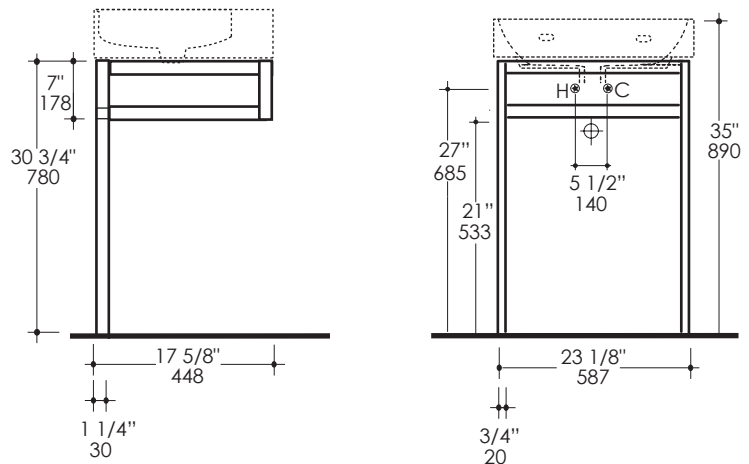

### Recommended Accessories:

- Item #5231: Porcelain washbasin with overflow
- Requires oversized European drain (i.e. item #7100-16OF or 7100-12)
- Available in White (-001) only
- Faucet hole options available: None, One, Two, or Three in 8" spread

#### Notes:

Drawings provided herein are meant to give the user an idea of the product and are not made to scale. The size in inches is rounded up to the nearest 1/16". Slight variances can often occur with porcelain and woodwork. Therefore, LACAVA will not be held responsible for any cutouts, countertops, or furniture made without the actual product or template from LACAVA. Differences in color, grain, appearance and texture are inherent in all natural woodwork, and should be expected. Variances in these qualities are not deemed manufacturing defects, and will not be accepted as valid reasons to return or exchange any LACAVA woodwork. Plumbing specifications are only a guideline and may need to be altered based on the application. Product specifications are not binding to the manufacturer and can be changed without notice at any time. Please refer to your shipment for product final sizes.