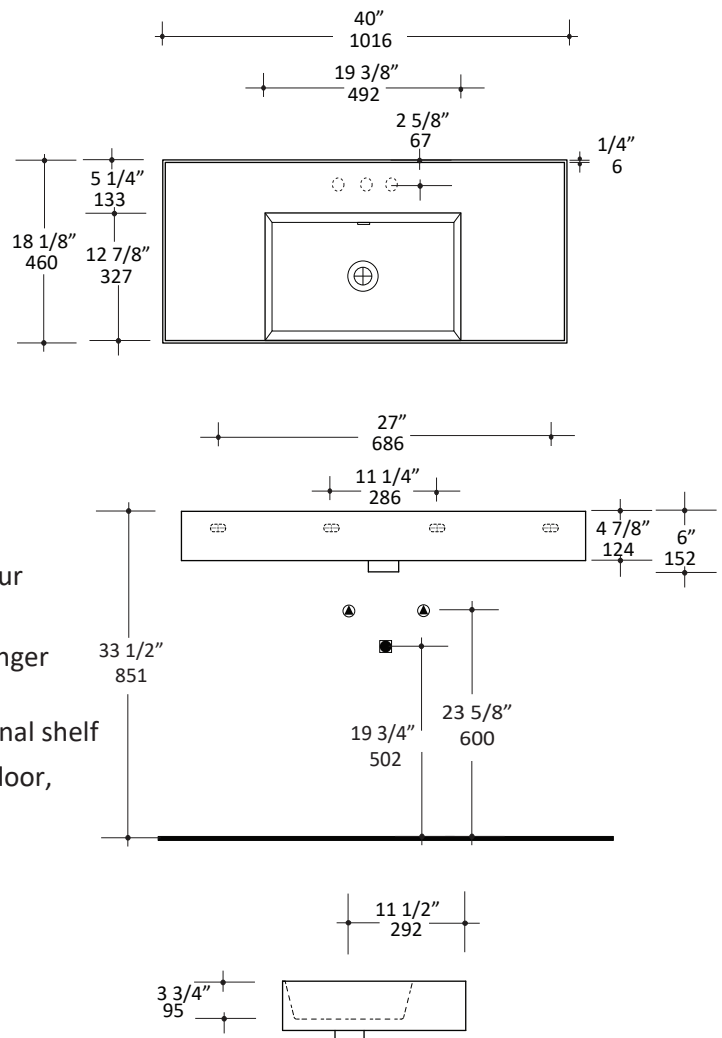

Specifications:

Installation:	wall mount or vanity top
Exterior Dimensions:	40" x 18 1/8" x 6"
Material:	porcelain
Weight:	54 lbs
Overflow:	yes
Finishes:	001 - white
Faucet Holes:	00 - no hole 01 - one centered hole 02 - two hole - center and right, 4" spread 03 - three hole, 8" spread
Faucet Hole Size:	Ø 1 3/8"
Drain Hole Size:	Ø 1 3/4"

Features:

- European sized drain
- Wall mounting hardware included
- Unfinished back wall

Codes + Standards:

- Meets and exceeds applicable national codes and standards

Recommended Items:

- Furniture
 - AQS-W-40 - Wall-mount under-counter vanity with four push-open drawers
 - AQS-F-40 - Free-standing under-counter vanity with finger pulls across top doors and pulls for bottom drawers
 - AQS-BX-40 - Console stand with towel bars with optional shelf
 - AQT-W-40 - Wall-mount under counter vanity with 1 door, and 2 drawers on the right
- European drain with overflow
 - 7100-16OF
 - 7100-13OF
 - 7100-12

LACAVA reserves the right to revise any dimension or information on this sheet without notice. Dimensions are nominal and may vary within an industry accepted tolerance of 1/4". Drawings provided herein are meant to give the user an idea of the product and are not made to scale. Location of plumbing is meant for reference, your specific application may vary. Revised: 9/18/2019