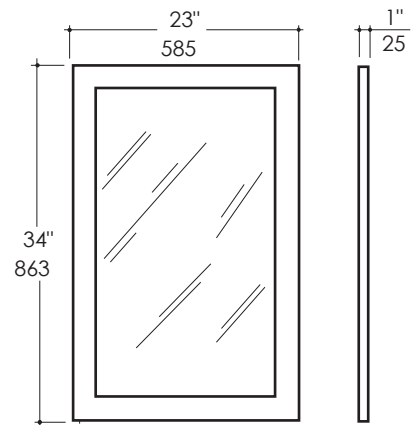

METAL

- 10 - Polished Stainless Steel
- 21 - Brushed Stainless Steel
- 44 - Matte Black Stainless Steel
- 51 - Brushed Brass

Product Specifications:

Notes:

Drawings provided herein are meant to give the user an idea of the product and are not made to scale. The size in inches is rounded up to the nearest 1/16". Slight variances can often occur with porcelain and woodwork. Therefore, LACAVA will not be held responsible for any cutouts, countertops, or furniture made without the actual product or template from LACAVA. Differences in color, grain, appearance and texture are inherent in all natural woodwork, and should be expected. Variances in these qualities are not deemed manufacturing defects, and will not be accepted as valid reasons to return or exchange any LACAVA woodwork. Plumbing specifications are only a guideline and may need to be altered based on the application.