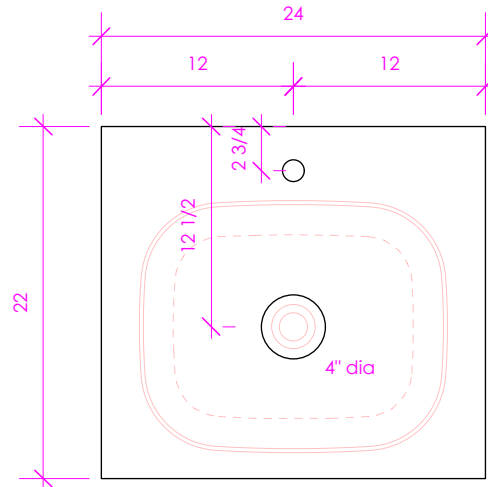

LACAVA

NAVI VS

NAV-VS-24T

FEATURES:

- EASED EDGES
- USED WITH VESSEL SINK (SOLD SEPARATELY)
- SHOWN WITH N33 SINK
- PROUDLY HANDMADE IN THE USA

FINISHES:

WOOD:

STANDARD: