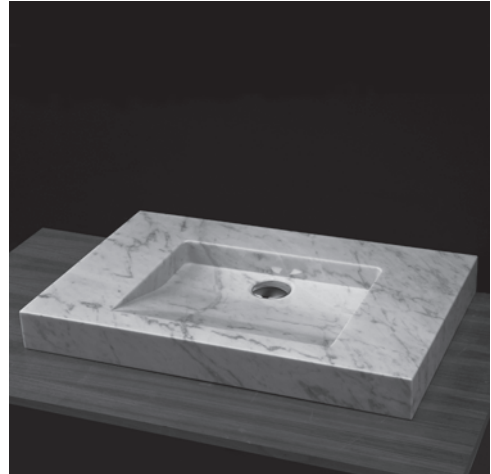

Stone Sink Item #ST001

Features:

- Stone sink without overflow
- Vessel installation
- Faucet holes diameter is 1 3/8"
- Recommended oversized European drain (i.e. item #7100-13)
- Current cut-out template can be requested
- Lavatory drilled for faucet holes has carved out back
- Can be installed to meet ADA compliance

Finish Options:

- AT - Amarillo Triana
- CM - Crema Marfil
- WH - White Carrara

Faucet Hole Options:

- 00 - None
- 01 - One
- 02 - Two, center and right
- 03 - Three in 8" spread

Product Specifications:

Notes:

Drawings provided herein are meant to give the user an idea of the product and are not made to scale. The size in inches is rounded up to the nearest 1/16". Slight variances can often occur with porcelain and woodwork. Therefore, LACAVA will not be held responsible for any cutouts, countertops, or furniture made without the actual product or template from LACAVA.