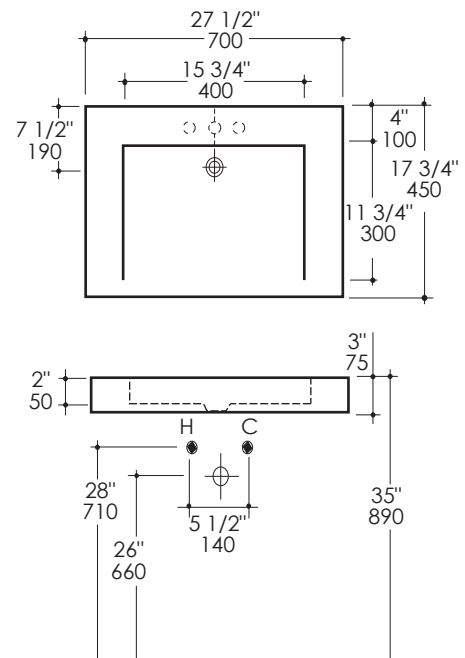

Stone Sink Item #ST001

Features:

- Stone sink without overflow
- Vessel installation
- Faucet holes diameter is 1 3/8"
- Recommended oversized European drain (i.e. item #7100-13)
- Current cut-out template can be requested
- Lavatory drilled for faucet holes has carved out back
- Can be installed to meet ADA compliance

Finish Options:

- AT - Amarillo Triana
- CM - Crema Marfil
- WH - White Carrara

Faucet Hole Options:

- 00 - None
- 01 - One
- 02 - Two, center and right
- 03 - Three in 8" spread

Product Specifications:

Notes:

Drawings provided herein are meant to give the user an idea of the product and are not made to scale. The size in inches is rounded up to the nearest 1/16". Slight variances can often occur with porcelain and woodwork. Therefore, LACAVA will not be held responsible for any cutouts, countertops, or furniture made without the actual product or template from LACAVA.