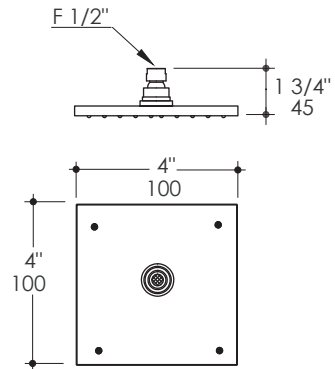

### Features:

- Tilting square rain shower head
- Brass construction with 64 rubber nozzles
- Wall-mounted installation recommended
- Arm and flange sold separately
- Recommended max. water pressure 43.5 PSI (flow rate 4.5 GPM)
- Includes flow reducer 2.5 GPM

### Notes:

Drawings provided herein are meant to give the user an idea of the product and are not made to scale. The size in inches is rounded up to the nearest 1/16\"/>

LACAVA is committed to the highest level of customer service. Please feel free to contact us at 1-888-522-2823 (toll free) or by email at [info@lacava.com](mailto:info@lacava.com) for technical assistance or any general inquiries.