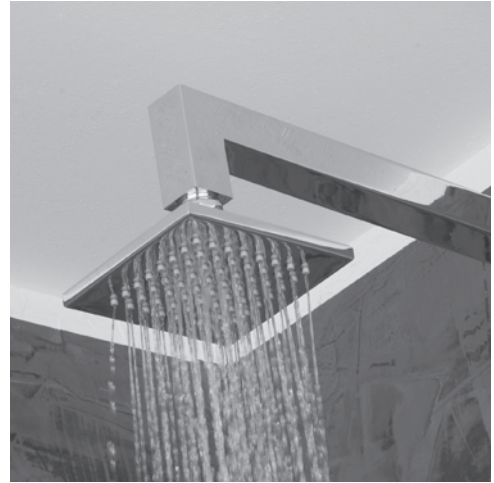

Waterblade Shower Head Item #W1064

Features:

- -Tilting square rain shower head
- -Brass construction with 64 rubber nozzles
- -Wall-mounted installation recommended
- -Arm and flange sold separately
- -Recommended max. water pressure 43.5 PSI (flow rate 4.5 GPM)
- -Includes flow reducer 2.5 GPM

Recommended Accessories:

- -Item #W1071: Wall-mount square shower arm with flange
- -Item #W1047: Built-in thermostatic valve with volume (one outlet, no diverter)
- -Item #W1044: Built-in thermostatic valve with OFF and 2-way diverter
- -Item #W1048: Built-in thermostatic valve with volume and 3-way diverter

Finish Options:

CR - Polished Chrome